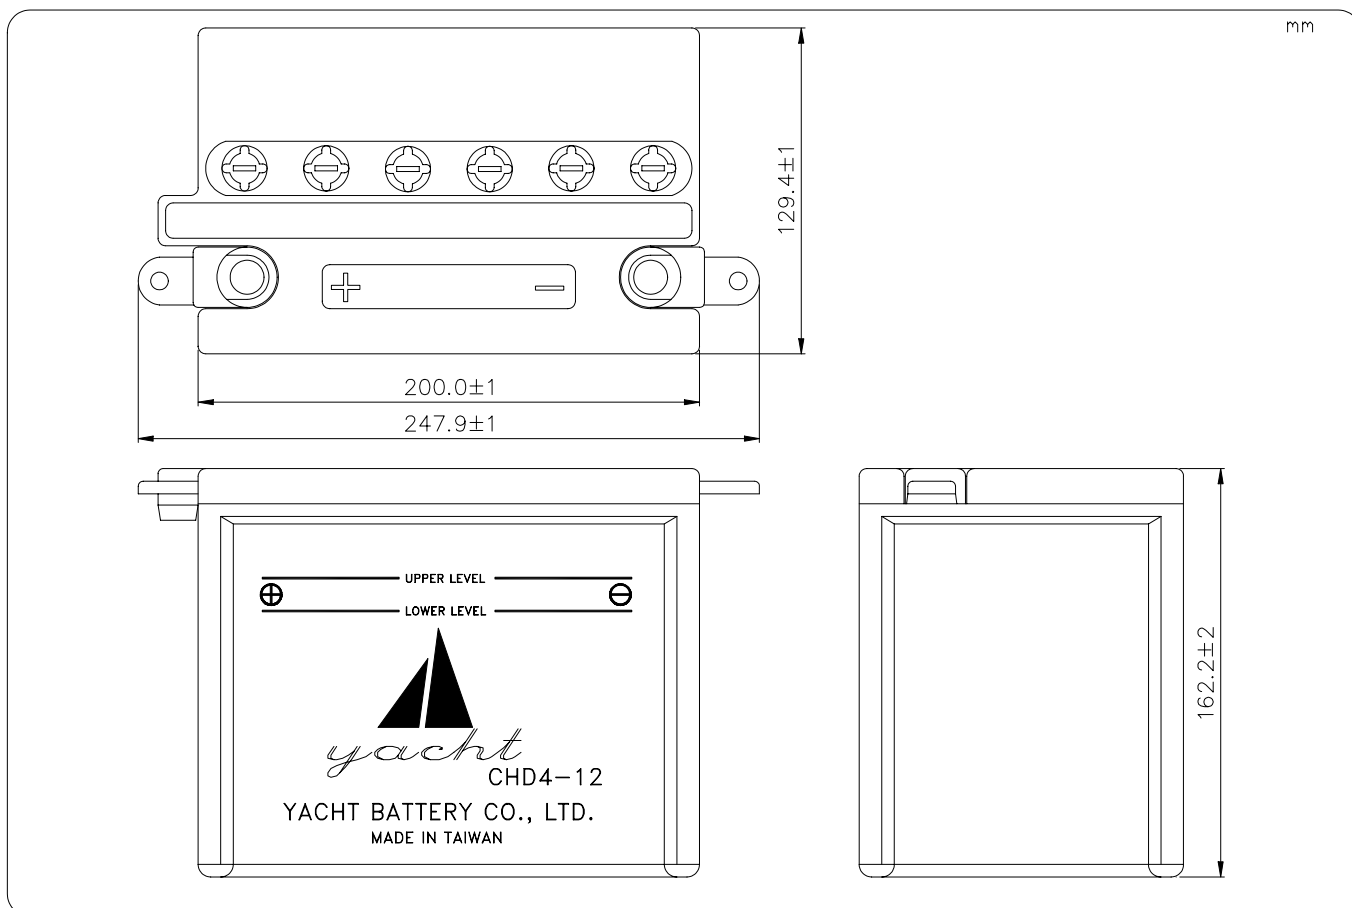

MOTORCYCLE LEAD-ACID BATTERY

CHD4-12

12V 28Ah

TYPE		CHD4-12	
NOMINAL VOLTAGE		12V	
NOMINAL CAPACITY		28AH/10HR	
DIMENSIONS			
LENGTH	200.0 mm	TOTAL LENGTH	247.9 mm
WIDTH	129.4 mm	TOTAL WIDTH	129.4 mm
HEIGHT	162.2 mm	TOTAL HEIGHT	162.2 mm
WEIGHT		APPROX. 6.8 KGS	

Dimension

Terminal

Screw