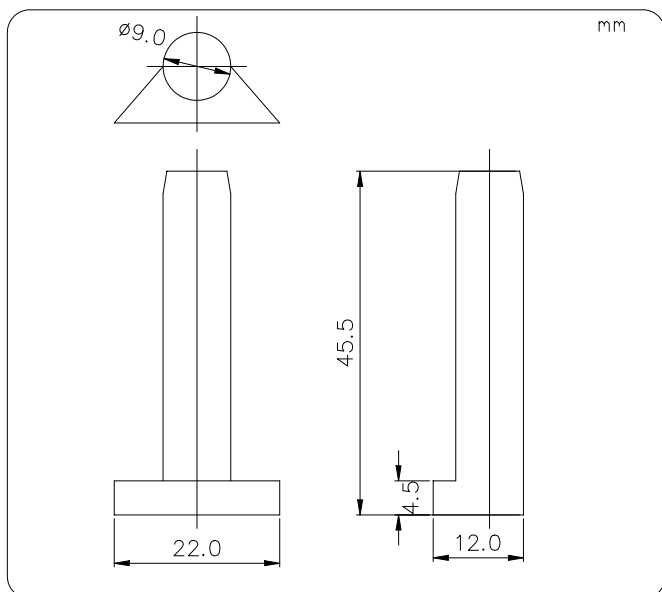

MOTORCYCLE LEAD-ACID BATTERY

CHD4-12

12V 28Ah

TYPE		CHD4-12	
NOMINAL VOLTAGE		12V	
NOMINAL CAPACITY		28AH/10HR	
DIMENSIONS			
LENGTH	200.0 mm	TOTAL LENGTH	247.9 mm
WIDTH	129.4 mm	TOTAL WIDTH	129.4 mm
HEIGHT	162.2 mm	TOTAL HEIGHT	162.2 mm
WEIGHT		APPROX. 6.8 KGS	

Dimension

Terminal

Screw