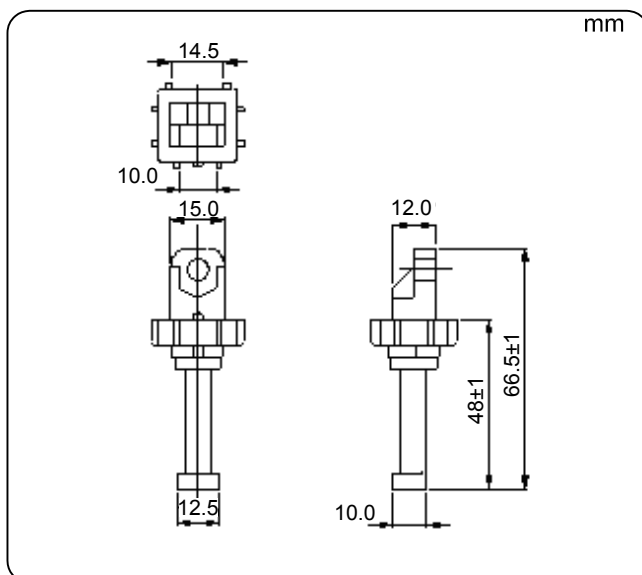

PowerSport Battery

6-Volt Conventional Battery

B38-6A

6V 13Ah

TYPE		B38-6A
NOMINAL VOLTAGE		6V
NOMINAL CAPACITY		13AH/10HR
DIMENSIONS	LENGTH	117 mm
	WIDTH	82 mm
	HEIGHT	160 mm
WEIGHT		APPROX. 1.80 KGS

Dimension

Terminal

Screw