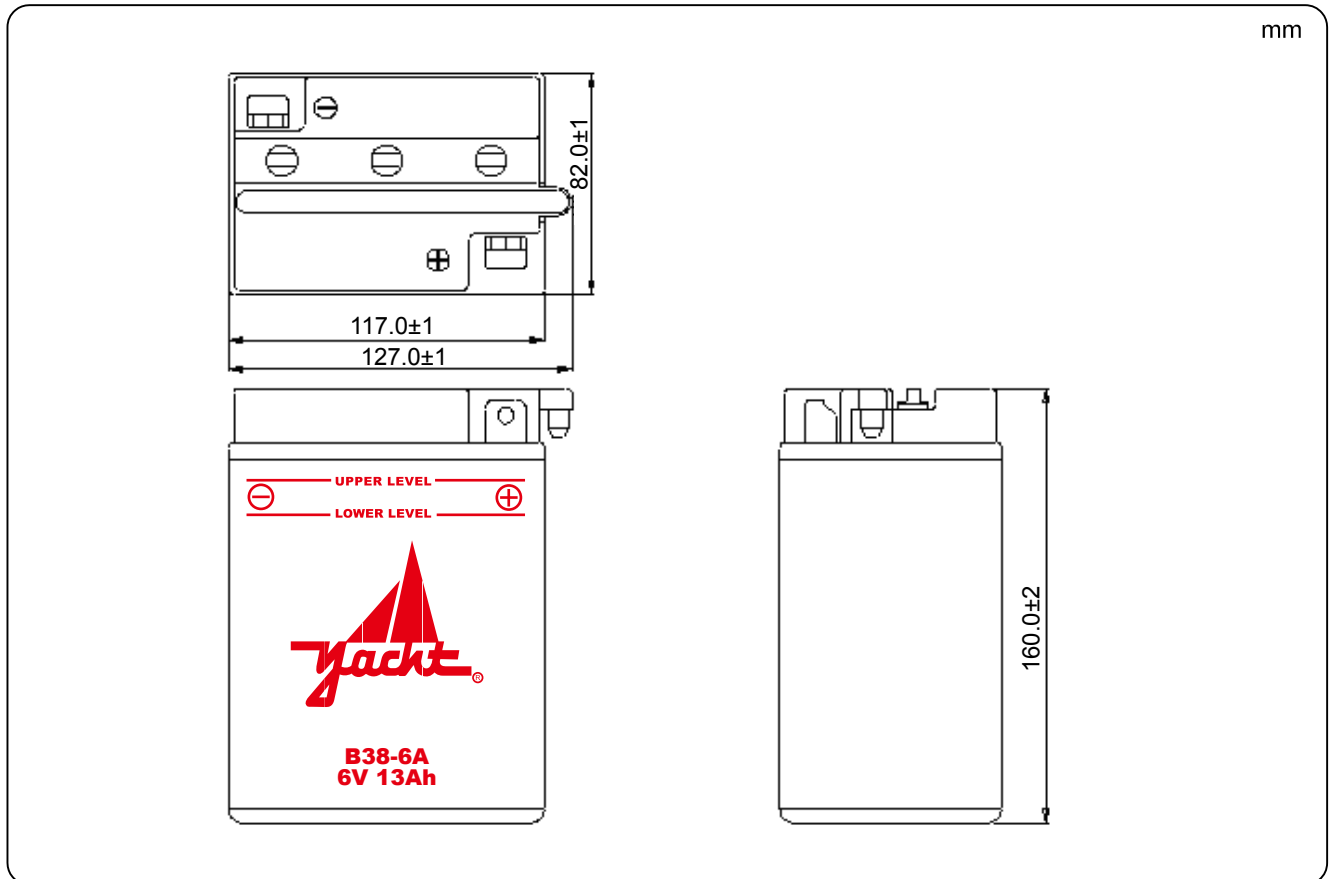

PowerSport Battery

6-Volt Conventional Battery

B38-6A

6V 13Ah

TYPE		B38-6A
NOMINAL VOLTAGE		6V
NOMINAL CAPACITY		13AH/10HR
DIMENSIONS	LENGTH	117 mm
	WIDTH	82 mm
	HEIGHT	160 mm
WEIGHT		APPROX. 1.80 KGS

Dimension

Terminal

Screw