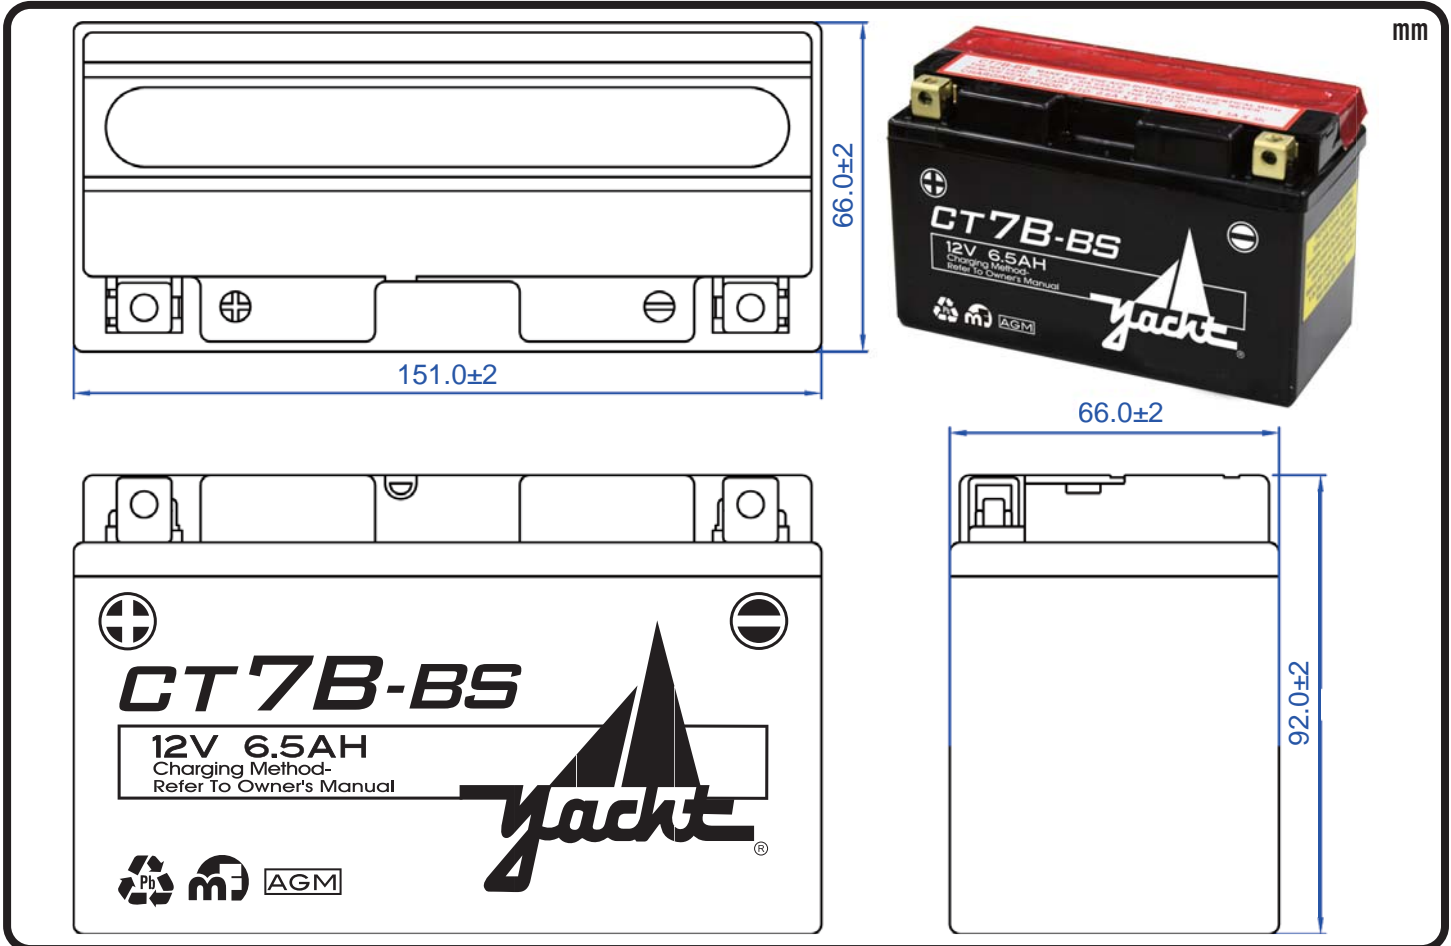

POWERSPORT BATTERY Maintenance-Free AGM Battery Series

CT7B-BS 12V 6.5AH(10HR)

JIS JIS
D5302 C8702

Specification

BATTERY TYPE NUMBER	VOLTAGE (V)	CAPACITY AH (10HR)	MAXIMUM DIMENSIONS						WEIGHT			
			MILLIMETERS (±2 mm)			INCHES (±1/16 in)			BATTERY ONLY		INCLUDE ACID AND PACKAGE	
			L	W	H	L	W	H	Kg	Lbs	Kg	Lbs
CT7B-BS	12	6.5	151	66	92	5 15/16	2 9/16	3 5/8	2.04	4.49	2.77	6.09

Dimension