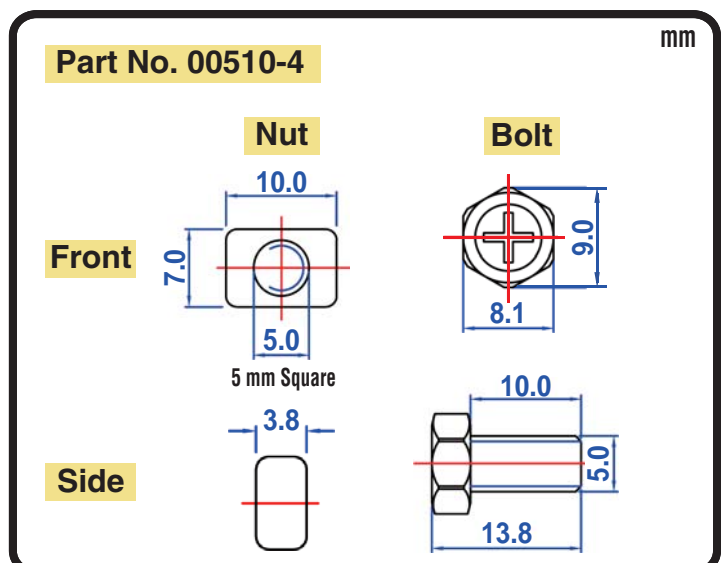

Nut & Bolt Hardware Kits

International Sales Division

4F-5, No. 123, Sec. 3, Taichung Port Road,
Taichung, 40767 Taiwan, R.O.C.
Tel : 886-4-2358-0578
Fax : 886-4-2358-0059
E-mail : sales@yacht-battery.com

Alpharetta Office

#429, 12460 Crabapple Road, Suite 202,
Alpharetta, GA 30004, U.S.A.
Tel : 1-678-580-0504
Fax : 1-888-456-5695
E-mail : Chuck.Fowler@yacht-battery.com

Pennsylvania Office

93 S. Sunrise Lane, Boyertown,
PA 19512, U.S.A.
Tel : 1-610-689-0443
Fax : 1-888-373-6466
E-mail : Dave.Beidler@yacht-battery.com