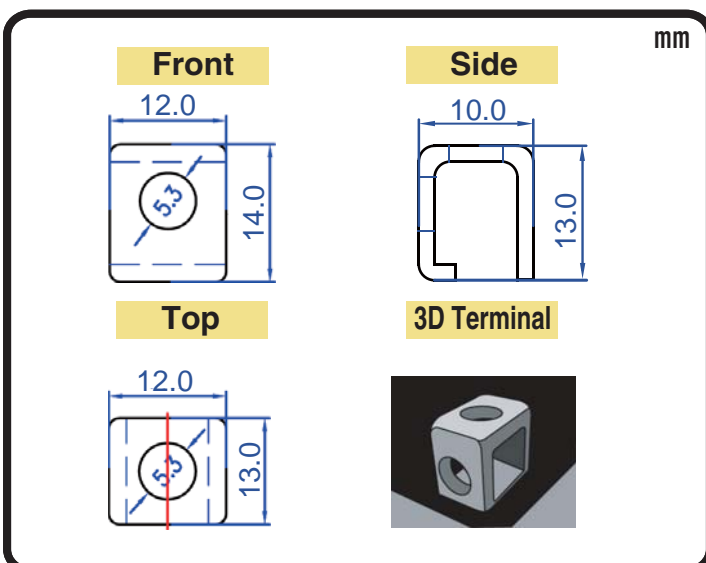

Terminal Configuration