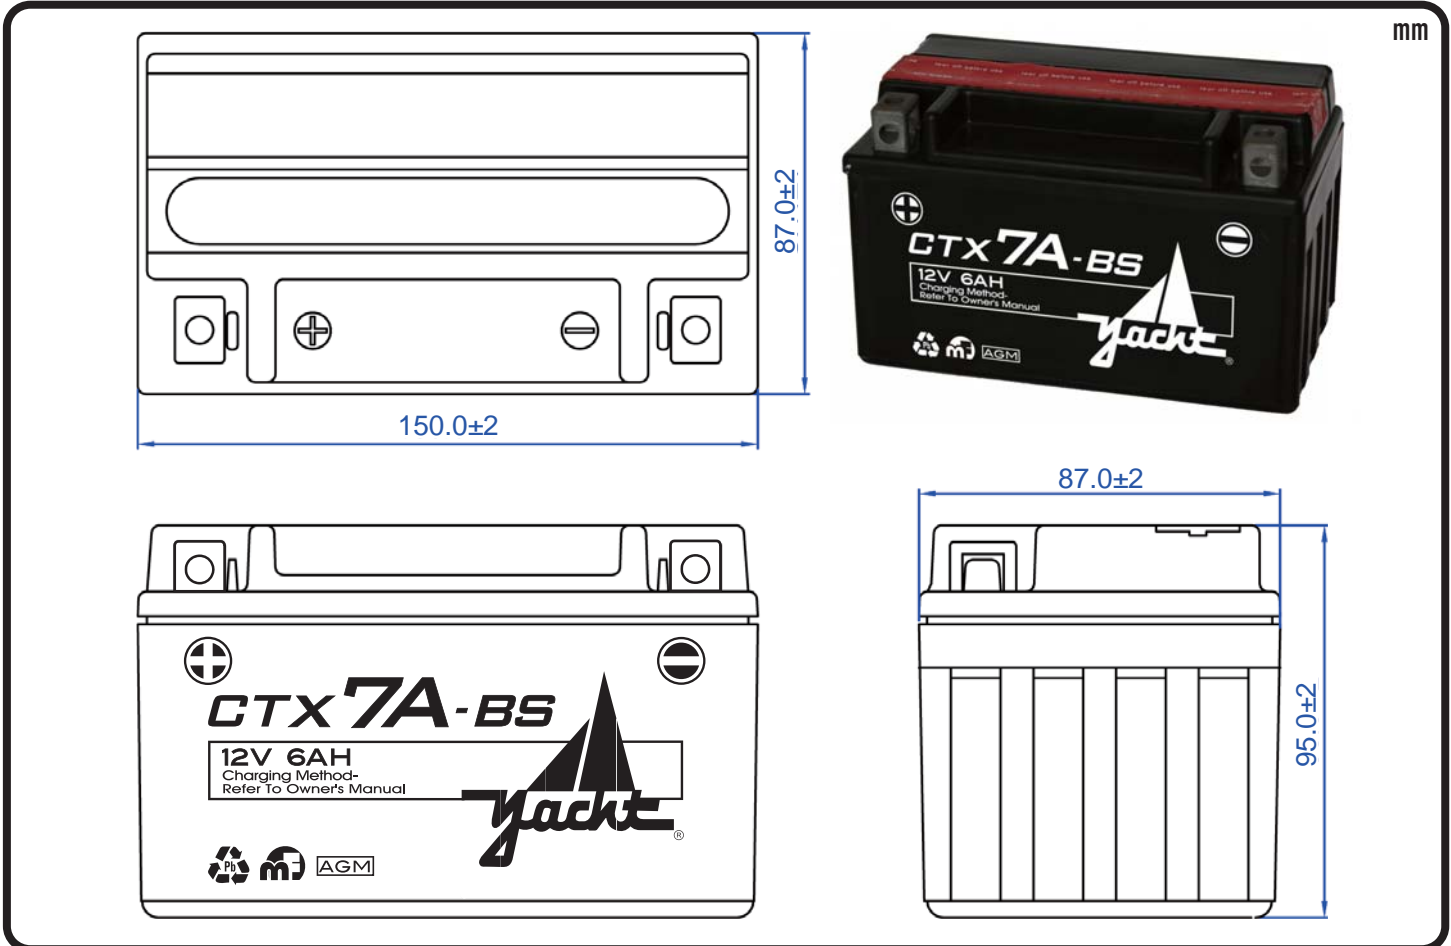

POWERSPORT BATTERY Maintenance-Free AGM Battery Series

CTX7A-BS 12V 6AH(10HR)

JIS JIS
D5302 C8702

Specification

BATTERY TYPE NUMBER	VOLTAGE (V)	CAPACITY AH (10HR)	MAXIMUM DIMENSIONS						WEIGHT			
			MILLIMETERS (±2 mm)			INCHES (±1/16 in)			BATTERY ONLY		INCLUDE ACID AND PACKAGE	
			L	W	H	L	W	H	Kg	Lbs	Kg	Lbs
CTX7A-BS	12	6	150	87	95	5 7/8	3 7/16	3 3/4	2.00	4.41	2.82	6.21

Dimension