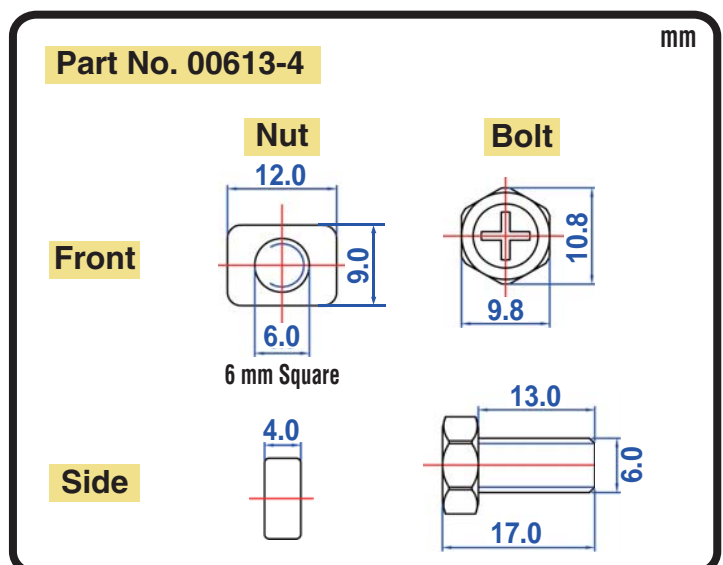

Nut & Bolt Hardware Kits

International Sales Division
4F-5, No. 123, Sec. 3, Taichung Port Road,
Taichung, 40767 Taiwan, R.O.C.
Tel : 886-4-2358-0578
Fax : 886-4-2358-0059
E-mail : sales@yacht-battery.com

Alpharetta Office
#429, 12460 Crabapple Road, Suite 202,
Alpharetta, GA 30004, U.S.A.
Tel : 1-678-580-0504
Fax : 1-888-456-5695
E-mail : Chuck.Fowler@yacht-battery.com

Pennsylvania Office
93 S. Sunrise Lane, Boyertown,
PA 19512, U.S.A.
Tel : 1-610-689-0443
Fax : 1-888-373-6466
E-mail : Dave.Beidler@yacht-battery.com