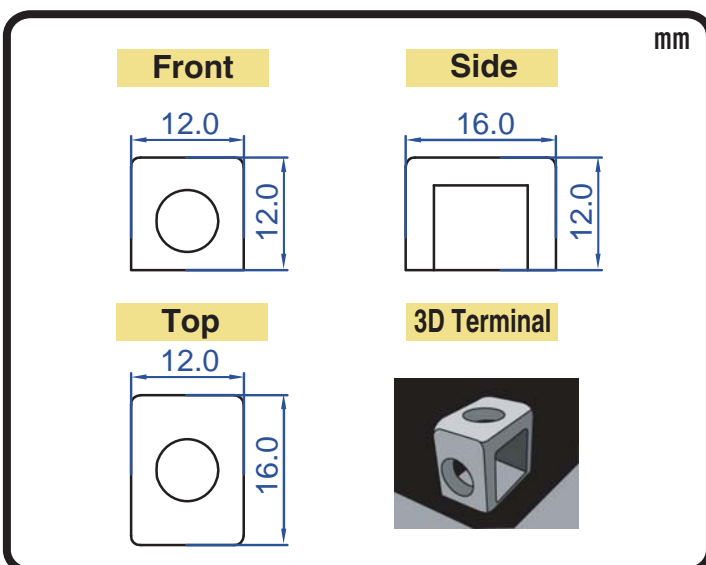

Terminal Configuration