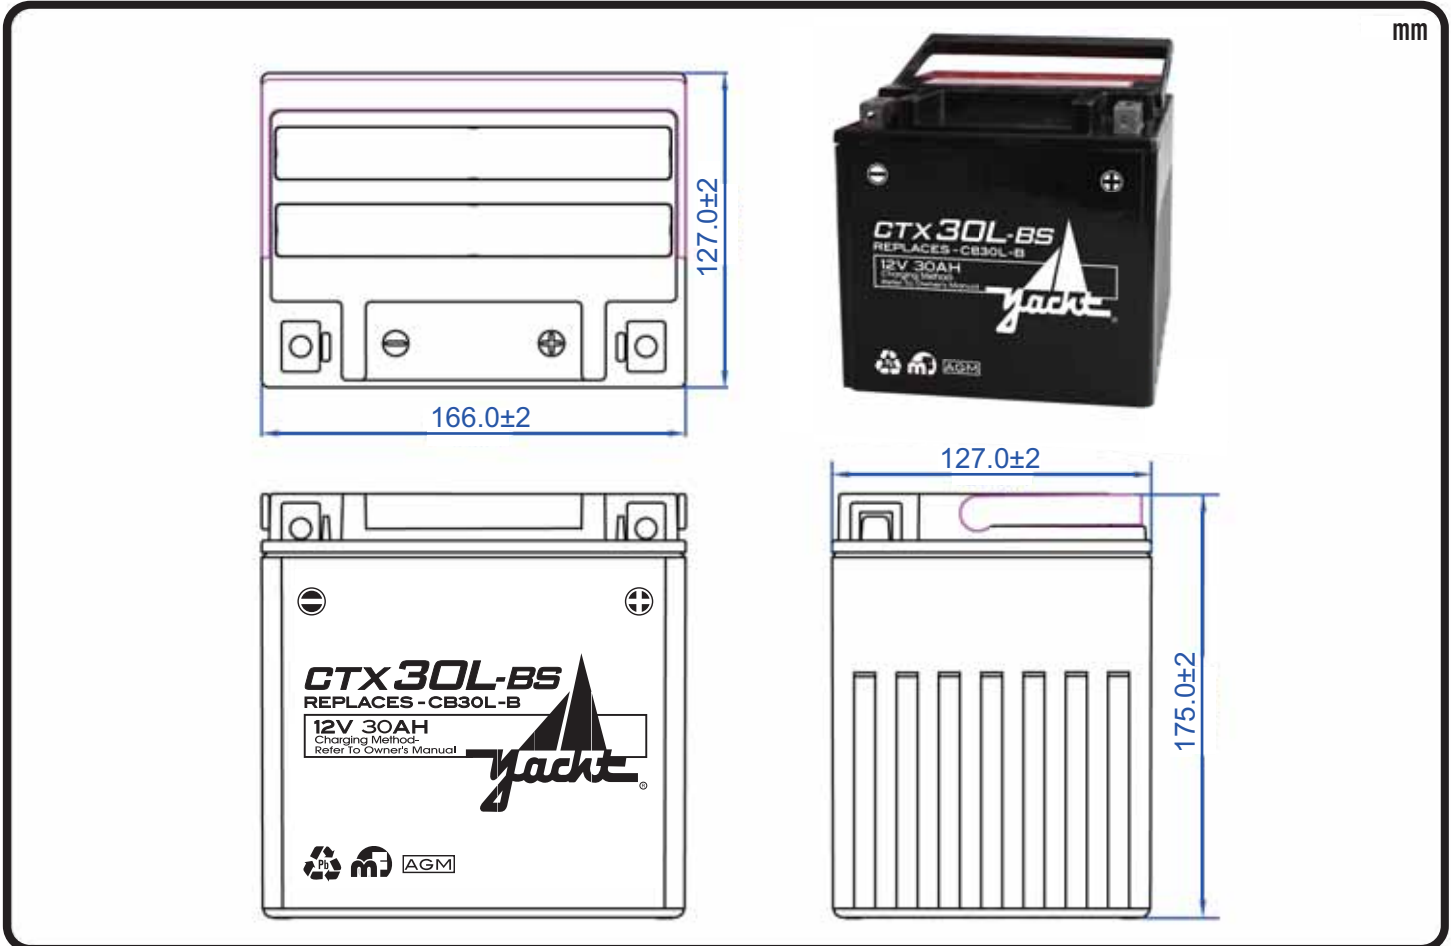

POWERSPORT BATTERY Maintenance-Free AGM Battery Series

CTX30L-BS 12V 30AH(10HR)

JIS JIS
D5302 C8702

Specification

BATTERY TYPE NUMBER	VOLTAGE (V)	CAPACITY AH (10HR)	MAXIMUM DIMENSIONS						WEIGHT			
			MILLIMETERS (±2 mm)			INCHES (±1/16 in)			BATTERY ONLY		INCLUDE ACID AND PACKAGE	
			L	W	H	L	W	H	Kg	Lbs	Kg	Lbs
CTX30L-BS	12	30	166	127	175	6 1/2	5	6 7/8	7.80	17.18	10.85	23.90

Dimension