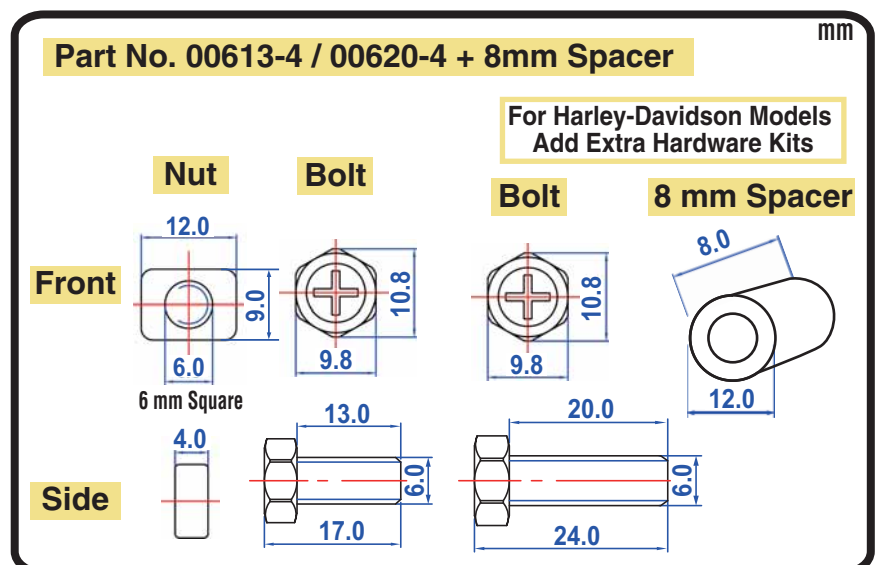

Nut & Bolt Hardware Kits

International Sales Division
4F-5, No. 123, Sec. 3, Taichung Port Road,
Taichung, 40767 Taiwan, R.O.C.
Tel : 886-4-2358-0578
Fax : 886-4-2358-0059
E-mail : sales@yacht-battery.com

Alpharetta Office
#429, 12460 Crabapple Road, Suite 202,
Alpharetta, GA 30004, U.S.A.
Tel : 1-678-580-0504
Fax : 1-888-456-5695
E-mail : Chuck.Fowler@yacht-battery.com

Pennsylvania Office
93 S. Sunrise Lane, Boyertown,
PA 19512, U.S.A.
Tel : 1-610-689-0443
Fax : 1-888-373-6466
E-mail : Dave.Beidler@yacht-battery.com