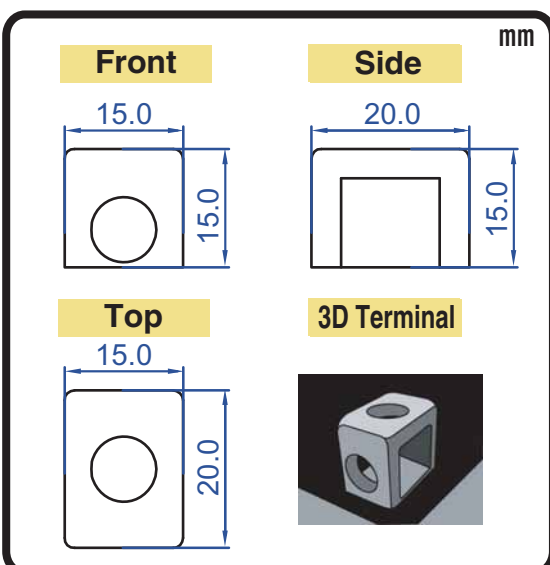

Terminal Configuration