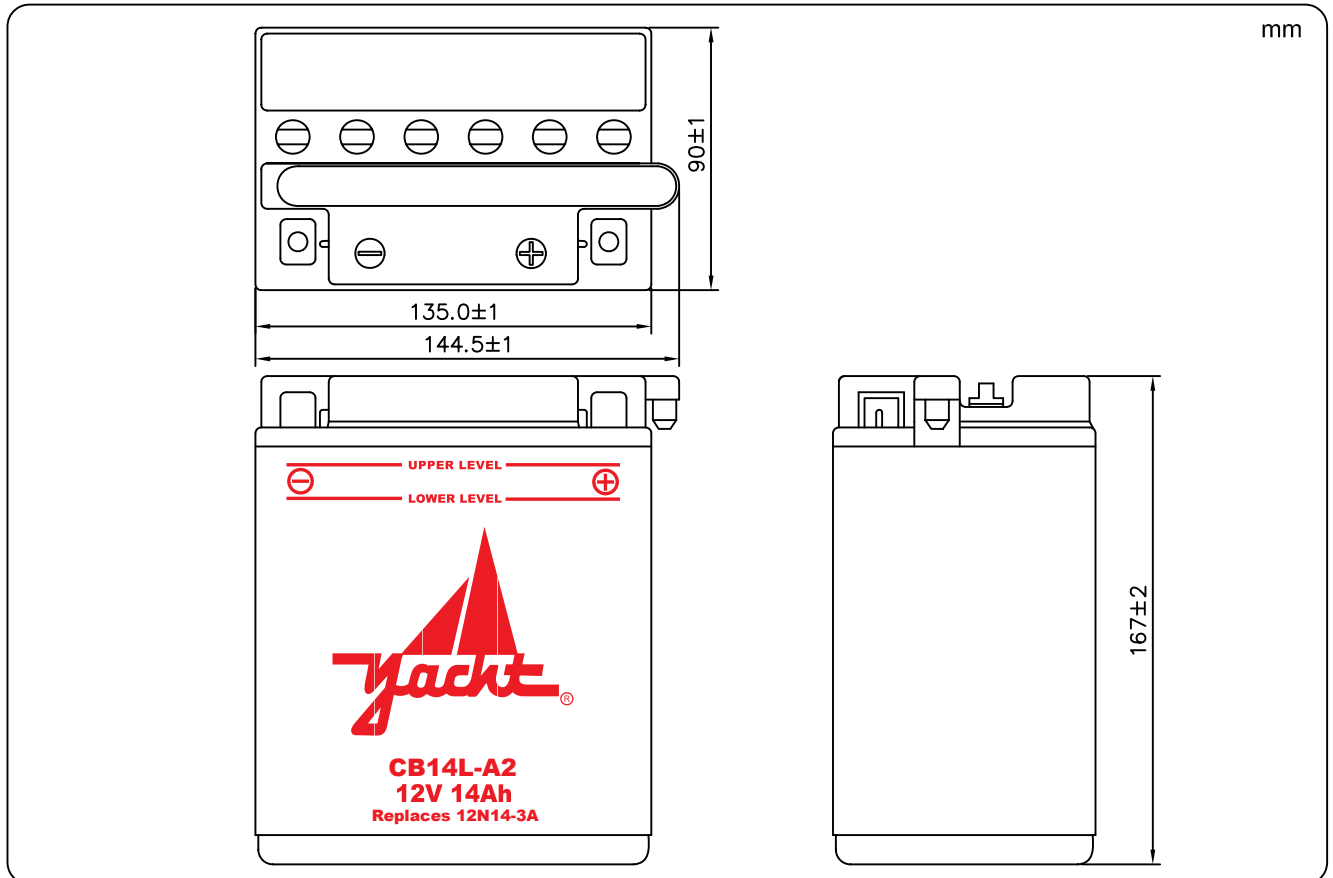

PowerSport Battery

High Performance 12-Volt Conventional Battery

CB14L-A2

12V 14Ah

TYPE		CB14L-A2
NOMINAL VOLTAGE		12V
NOMINAL CAPACITY		14AH/10HR
DIMENSIONS	LENGTH	135 mm
	WIDTH	90 mm
	HEIGHT	167 mm
WEIGHT		APPROX. 3.64 KGS

Dimension

Terminal

Screw