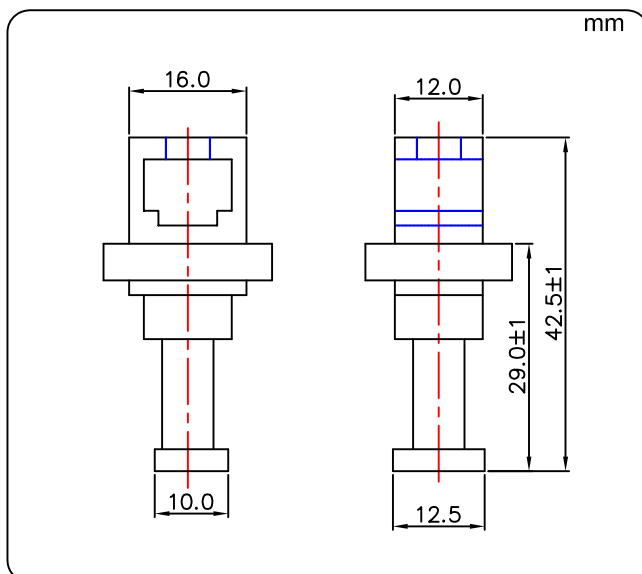

PowerSport Battery

High Performance 12-Volt Conventional Battery

CB14L-A2

12V 14Ah

TYPE		CB14L-A2
NOMINAL VOLTAGE		12V
NOMINAL CAPACITY		14AH/10HR
DIMENSIONS	LENGTH	135 mm
	WIDTH	90 mm
	HEIGHT	167 mm
WEIGHT		APPROX. 3.64 KGS

Dimension

Terminal

Screw