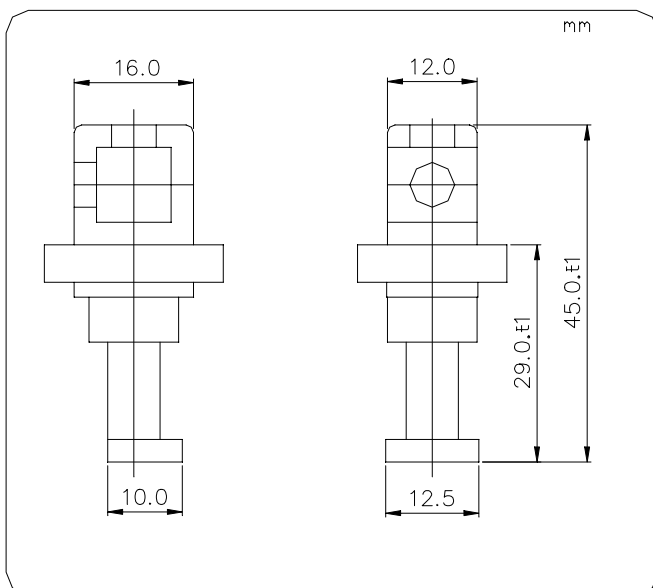

MOTORCYCLE LEAD-ACID BATTERY

CB14A-A2

12V 14Ah

TYPE		CB14A-A2	
NOMINAL VOLTAGE		12V	
NOMINAL CAPACITY		14AH/10HR	
DIMENSIONS			
LENGTH	134.5 mm	TOTAL LENGTH	134.5 mm
WIDTH	89.5 mm	TOTAL WIDTH	89.5 mm
HEIGHT	176.0 mm	TOTAL HEIGHT	176.0 mm
WEIGHT		APPROX. 3.67 KGS	

Dimension

Terminal

Screw