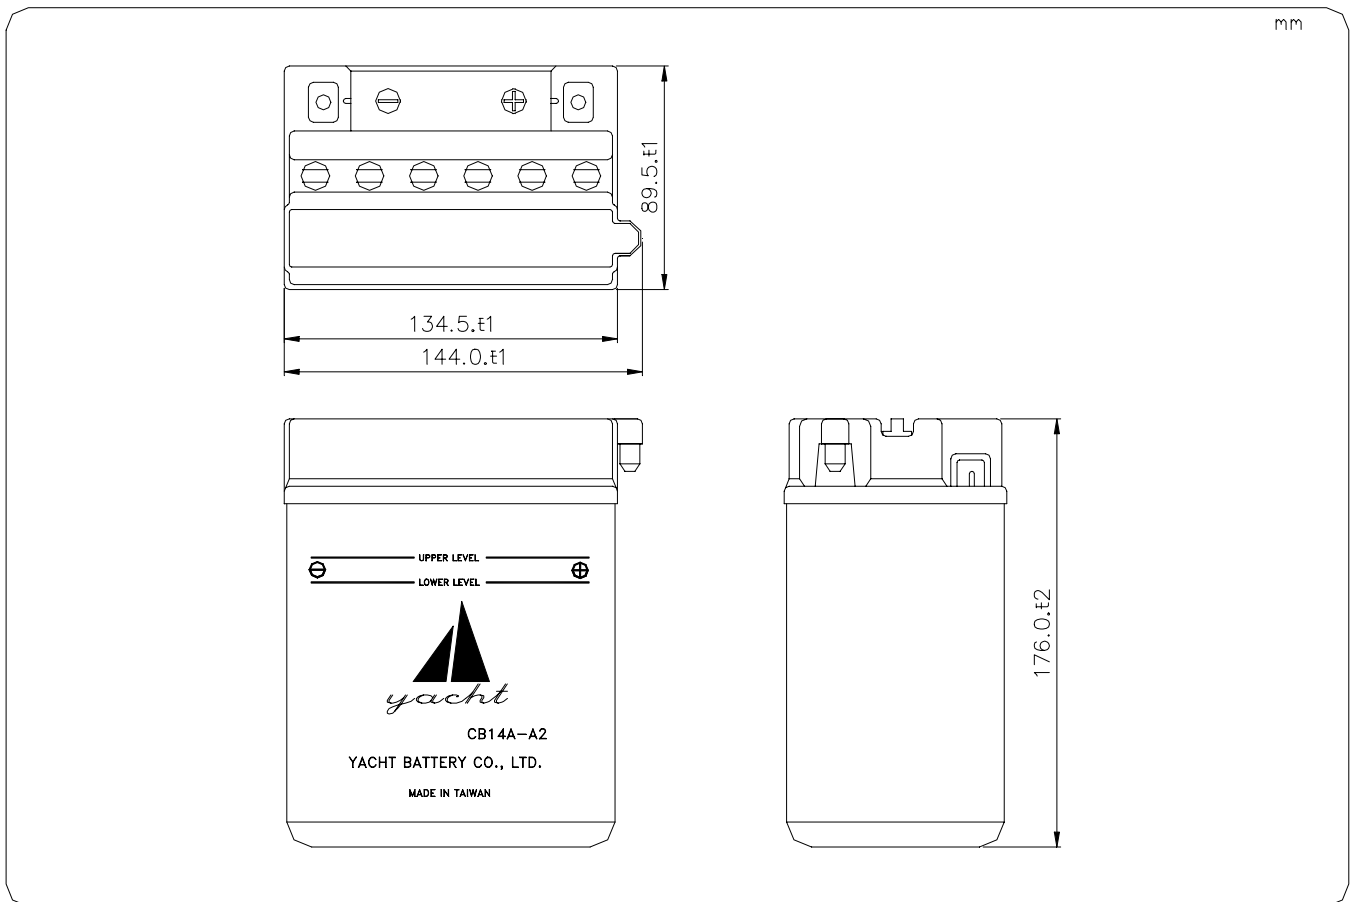

MOTORCYCLE LEAD-ACID BATTERY

CB14A-A2

12V 14Ah

TYPE		CB14A-A2	
NOMINAL VOLTAGE		12V	
NOMINAL CAPACITY		14AH/10HR	
DIMENSIONS			
LENGTH	134.5 mm	TOTAL LENGTH	134.5 mm
WIDTH	89.5 mm	TOTAL WIDTH	89.5 mm
HEIGHT	176.0 mm	TOTAL HEIGHT	176.0 mm
WEIGHT		APPROX. 3.67 KGS	

Dimension

Terminal

Screw