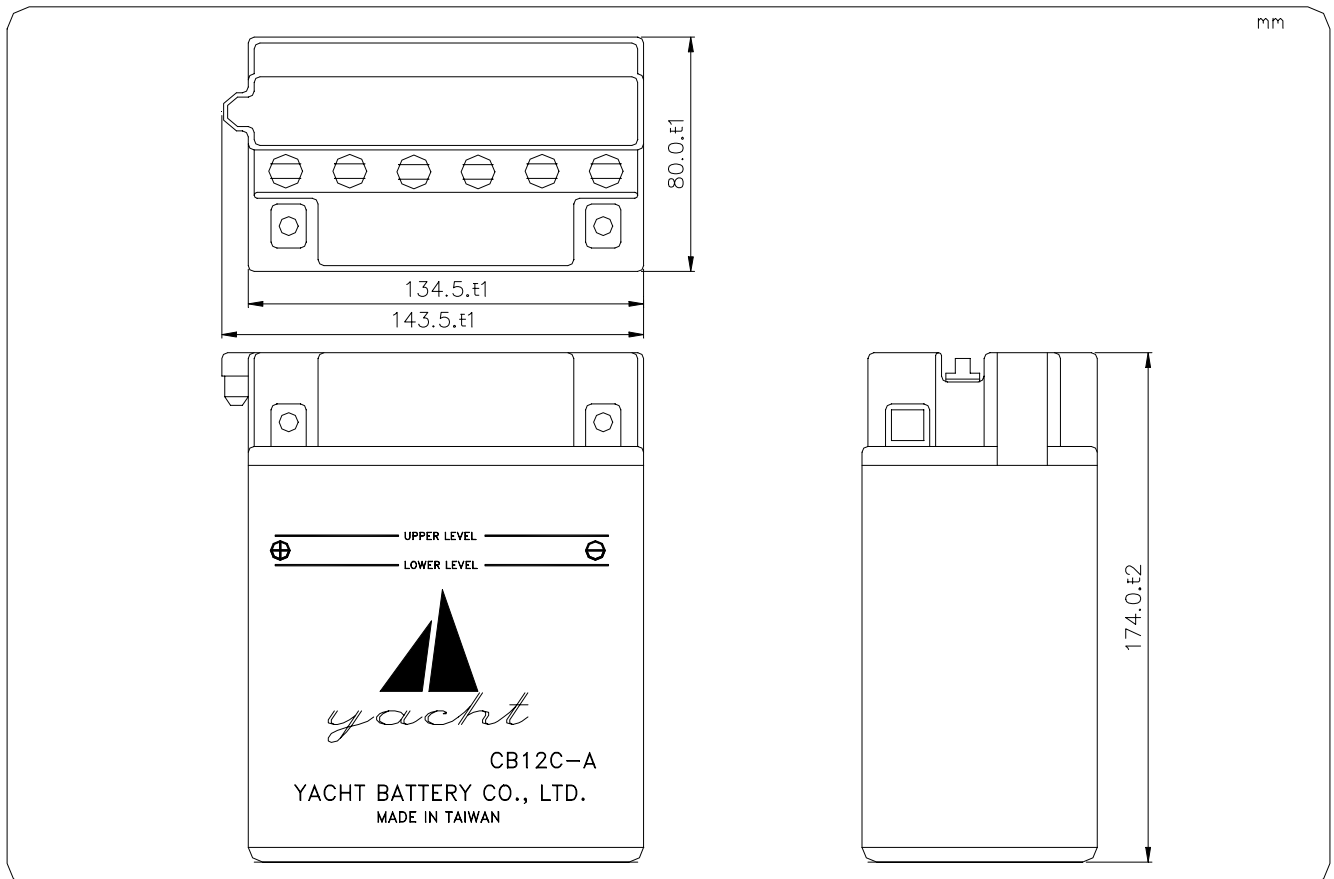

MOTORCYCLE LEAD-ACID BATTERY

CB12C-A

12V 12Ah

TYPE		CB12C-A	
NOMINAL VOLTAGE		12V	
NOMINAL CAPACITY		12AH/10HR	
DIMENSIONS			
LENGTH	134.5 mm	TOTAL LENGTH	134.5 mm
WIDTH	80.0 mm	TOTAL WIDTH	80.0 mm
HEIGHT	174.0 mm	TOTAL HEIGHT	174.0 mm
WEIGHT		APPROX. 3.09 KGS	

Dimension

Terminal

Screw