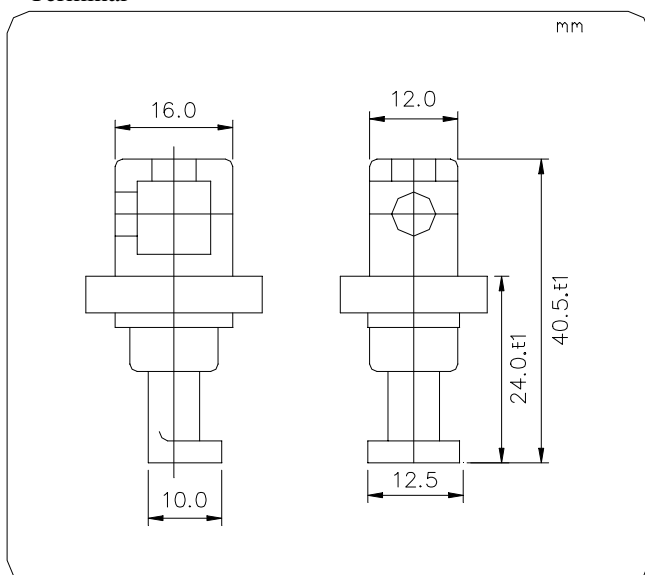

MOTORCYCLE LEAD-ACID BATTERY

CB12C-A

12V 12Ah

TYPE		CB12C-A	
NOMINAL VOLTAGE		12V	
NOMINAL CAPACITY		12AH/10HR	
DIMENSIONS			
LENGTH	134.5 mm	TOTAL LENGTH	134.5 mm
WIDTH	80.0 mm	TOTAL WIDTH	80.0 mm
HEIGHT	174.0 mm	TOTAL HEIGHT	174.0 mm
WEIGHT		APPROX. 3.09 KGS	

Dimension

Terminal

Screw