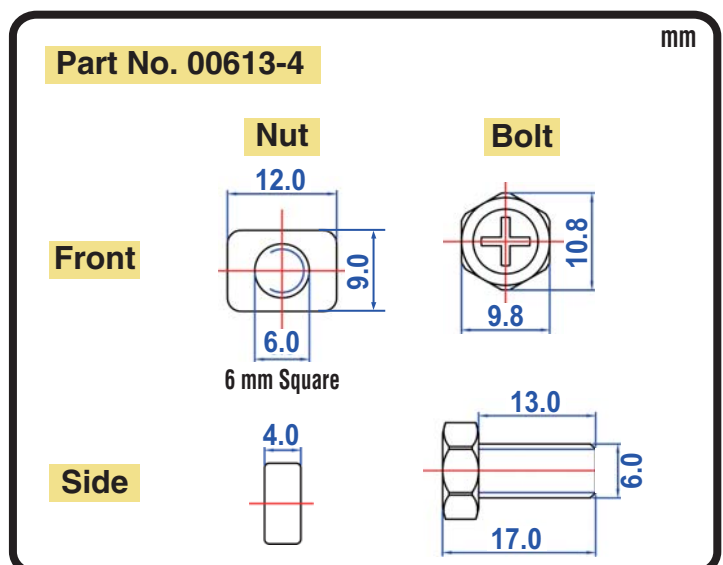

Nut & Bolt Hardware Kits

International Sales Division
4F-5, No. 123, Sec. 3, Taichung Port Road,
Taichung, 40767 Taiwan, R.O.C.
Tel : 886-4-2358-0578
Fax : 886-4-2358-0059
E-mail : sales@yacht-battery.com

Alpharetta Office
#429, 12460 Crabapple Road, Suite 202,
Alpharetta, GA 30004, U.S.A.
Tel : 1-678-580-0504
Fax : 1-888-456-5695
E-mail : Chuck.Fowler@yacht-battery.com

Pennsylvania Office
93 S. Sunrise Lane, Boyertown,
PA 19512, U.S.A.
Tel : 1-610-689-0443
Fax : 1-888-373-6466
E-mail : Dave.Beidler@yacht-battery.com