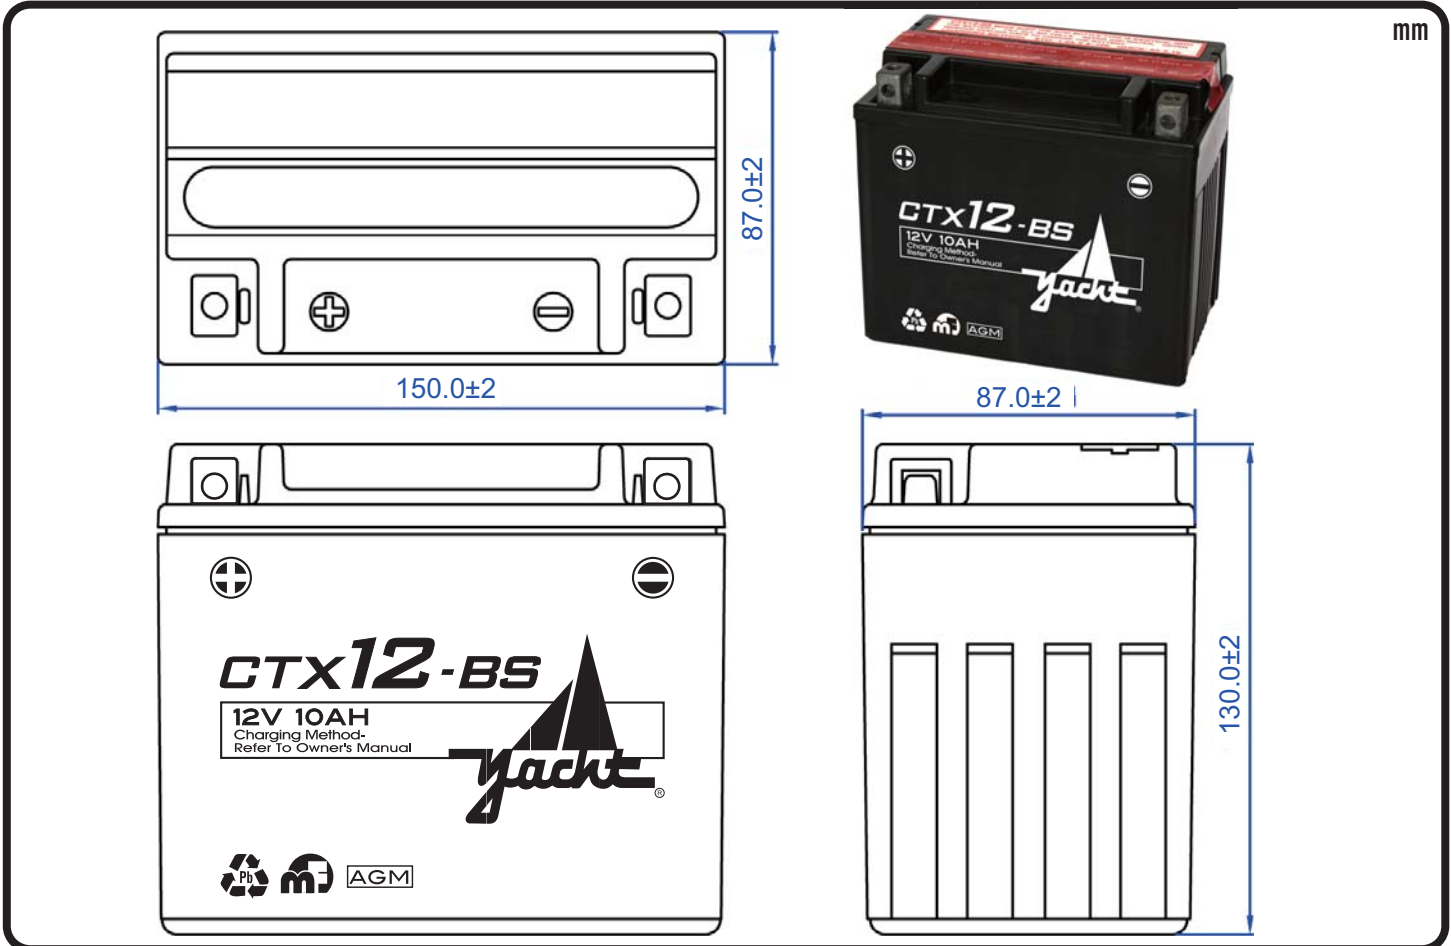

POWERSPORT BATTERY Maintenance-Free AGM Battery Series

CTX12-BS 12V 10AH(10HR)

JIS JIS
D5302 C8702

Specification

BATTERY TYPE NUMBER	VOLTAGE (V)	CAPACITY AH (10HR)	MAXIMUM DIMENSIONS						WEIGHT			
			MILLIMETERS(±2 mm)			INCHES (±1/16 in)			BATTERY ONLY		INCLUDE ACID AND PACKAGE	
			L	W	H	L	W	H	Kg	Lbs	Kg	Lbs
CTX12-BS	12	10	150	87	130	5 7/8	3 7/16	5 1/8	3.30	7.27	4.70	10.35

Dimension