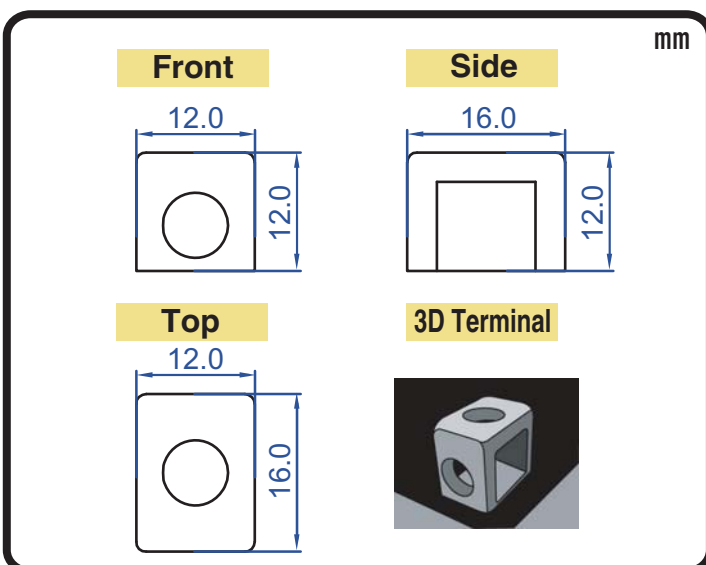

Terminal Configuration