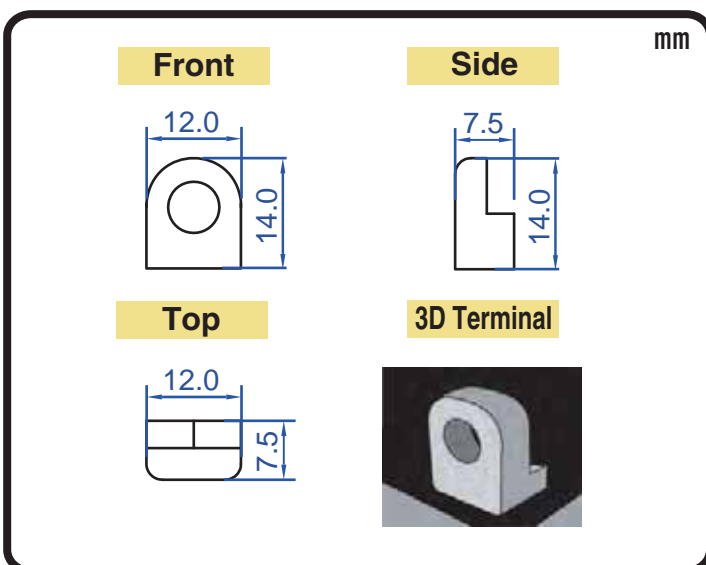

Terminal Configuration