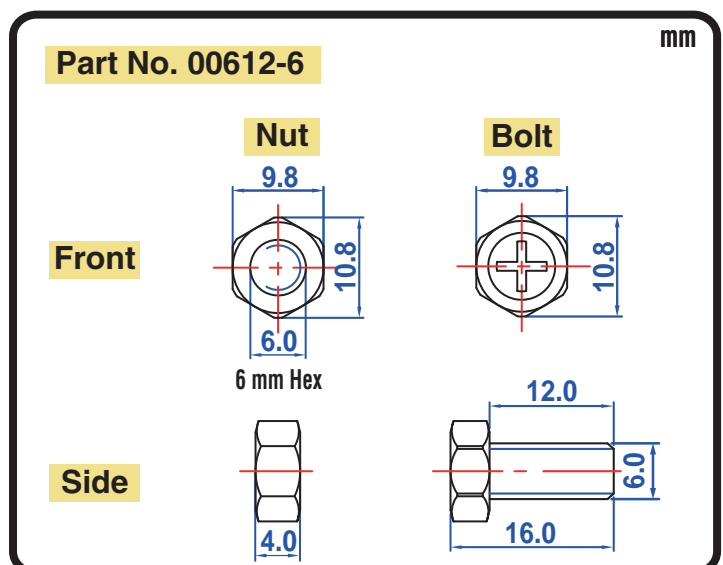

Nut & Bolt Hardware Kits

International Sales Division

4F-5, No. 123, Sec. 3, Taichung Port Road,
Taichung, 40767 Taiwan, R.O.C.
Tel : 886-4-2358-0578
Fax : 886-4-2358-0059
E-mail : sales@yacht-battery.com

Alpharetta Office

#429, 12460 Crabapple Road, Suite 202,
Alpharetta, GA 30004, U.S.A.
Tel : 1-678-580-0504
Fax : 1-888-456-5695
E-mail : Chuck.Fowler@yacht-battery.com

Pennsylvania Office

93 S. Sunrise Lane, Boyertown,
PA 19512, U.S.A.
Tel : 1-610-689-0443
Fax : 1-888-373-6466
E-mail : Dave.Beidler@yacht-battery.com