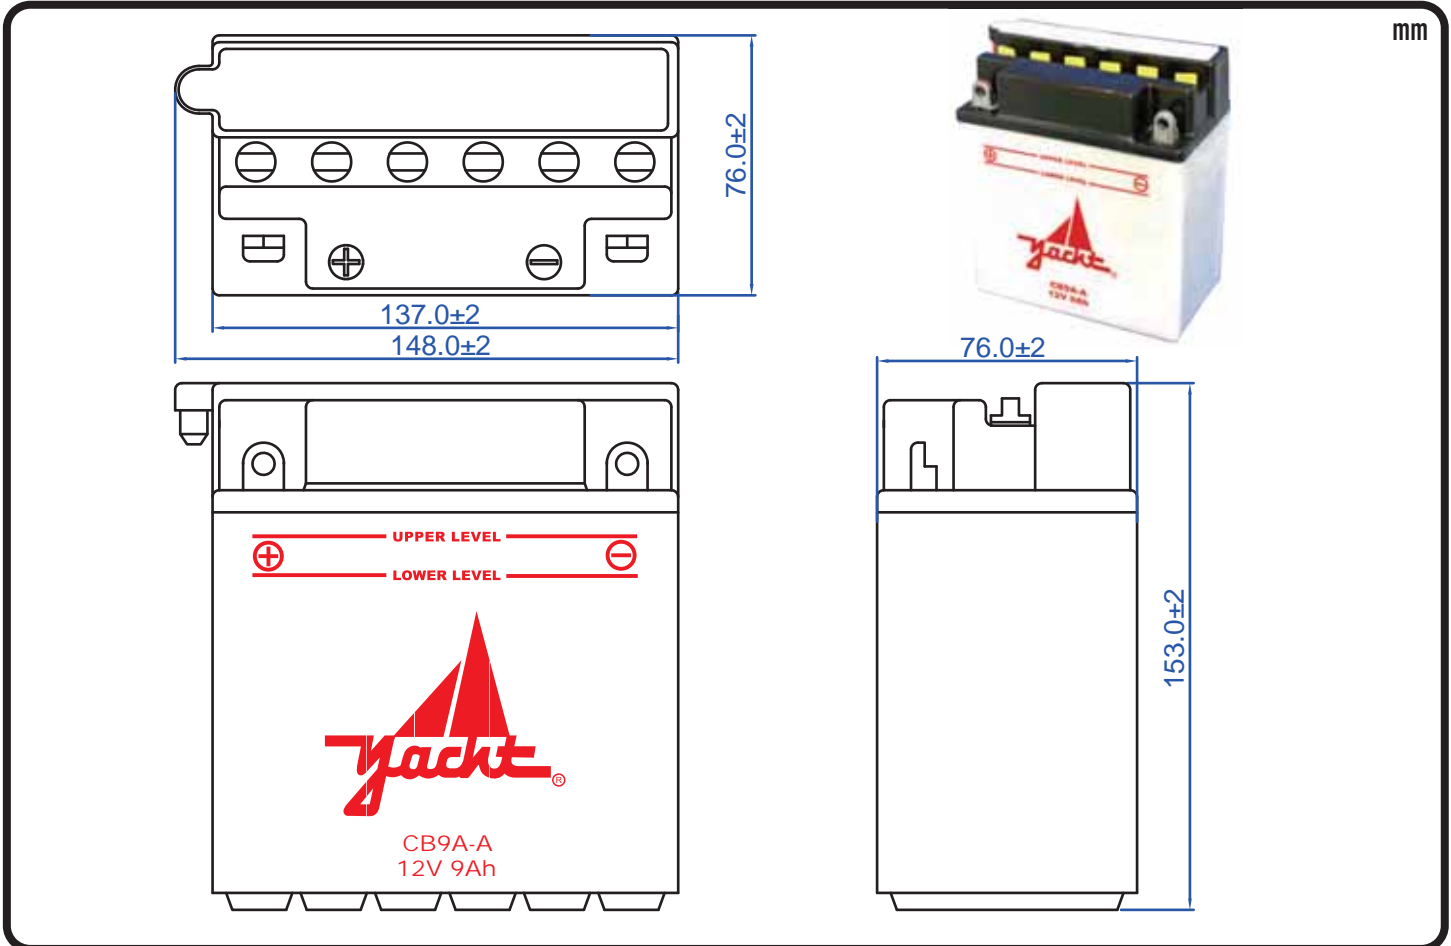

### Specification

BATTERY TYPE NUMBER	VOLTAGE (V)	CAPACITY AH (10HR)	MAXIMUM DIMENSIONS						WEIGHT			
			MILLIMETERS (±2 mm)			INCHES (±1/16 in)			BATTERY ONLY		INCLUDE ACID AND PACKAGE	
			L	W	H	L	W	H	Kg	Lbs	Kg	Lbs
CB9A-A	12	9	137	76	153	5 3/8	3	6	2.60	5.73	3.69	8.13

### Dimension