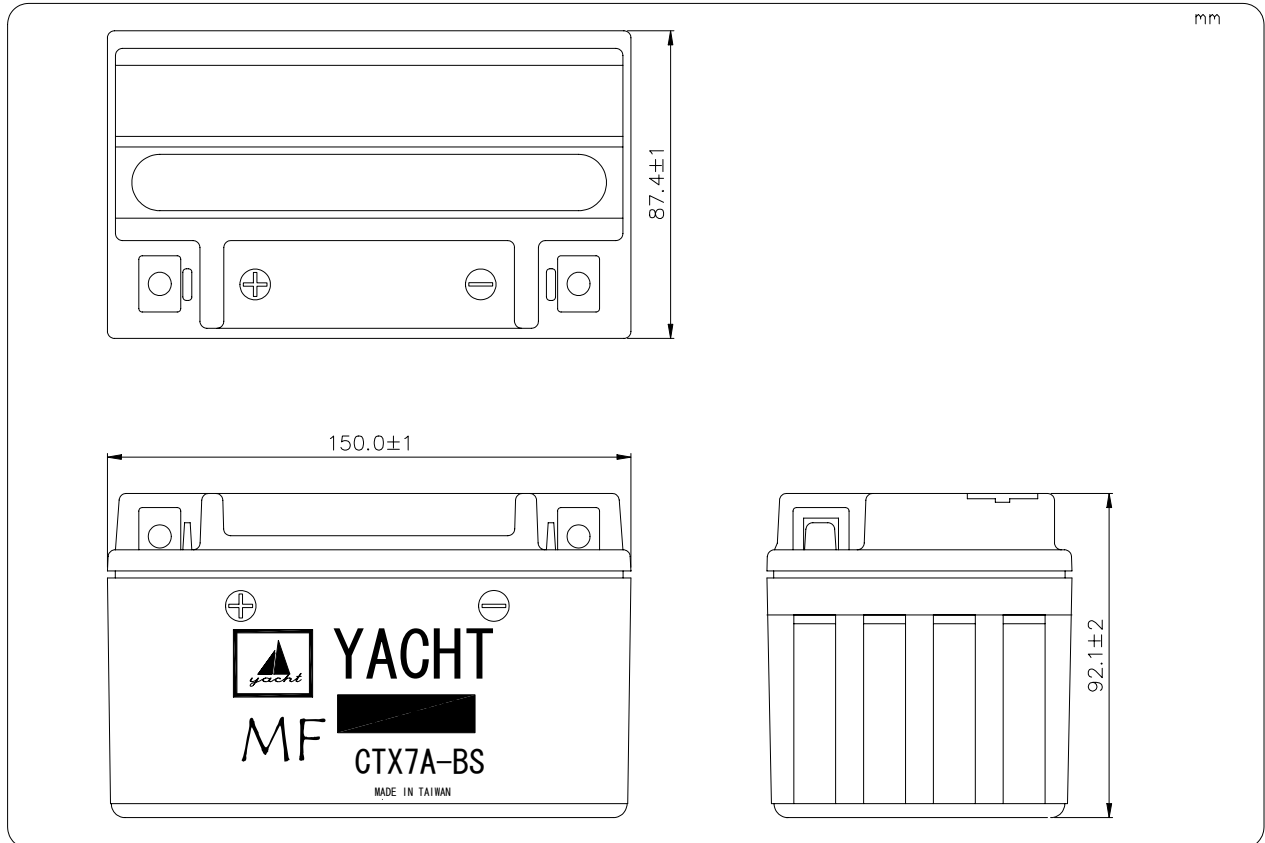

MOTORCYCLE LEAD-ACID BATTERY

CTX7A-BS

12V 6Ah

TYPE		CTX7A-BS	
NOMINAL VOLTAGE		12V	
NOMINAL CAPACITY		6AH/10HR	
DIMENSIONS			
LENGTH	150.0 mm	TOTAL LENGTH	150.0 mm
WIDTH	87.4 mm	TOTAL WIDTH	87.4 mm
HEIGHT	90.1 mm	TOTAL HEIGHT	90.1 mm
WEIGHT		APPROX. 2.0 KGS	

Dimension

Terminal

Screw