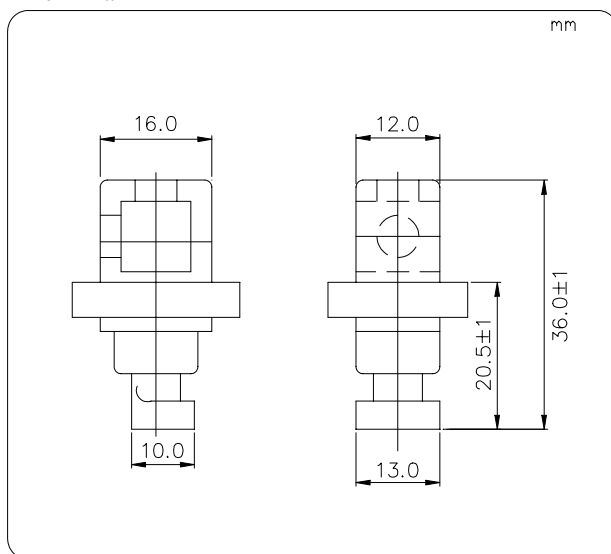

MOTORCYCLE LEAD-ACID BATTERY

CTX7A-BS

12V 6Ah

TYPE		CTX7A-BS	
NOMINAL VOLTAGE		12V	
NOMINAL CAPACITY		6AH/10HR	
DIMENSIONS			
LENGTH	150.0 mm	TOTAL LENGTH	150.0 mm
WIDTH	87.4 mm	TOTAL WIDTH	87.4 mm
HEIGHT	90.1 mm	TOTAL HEIGHT	90.1 mm
WEIGHT		APPROX. 2.0 KGS	

Dimension

Terminal

Screw