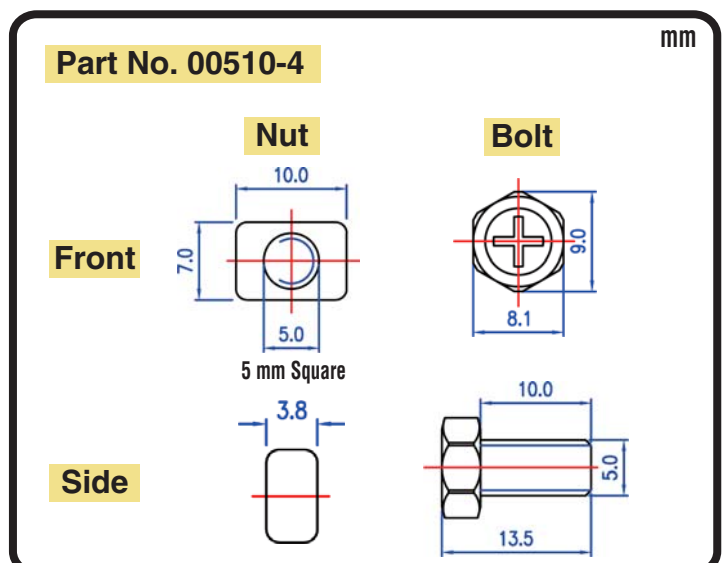

Nut & Bolt Hardware Kits

International Sales Division
4F-5, No. 123, Sec. 3, Taichung Port Road,
Taichung, 40767 Taiwan, R.O.C.
Tel : 886-4-2358-0578
Fax : 886-4-2358-0059
E-mail : sales@yacht-battery.com

Alpharetta Office
#429, 12460 Crabapple Road, Suite 202,
Alpharetta, GA 30004, U.S.A.
Tel : 1-678-580-0504
Fax : 1-888-456-5695
E-mail : Chuck.Fowler@yacht-battery.com

Pennsylvania Office
93 S. Sunrise Lane, Boyertown,
PA 19512, U.S.A.
Tel : 1-610-689-0443
Fax : 1-888-373-6466
E-mail : Dave.Beidler@yacht-battery.com