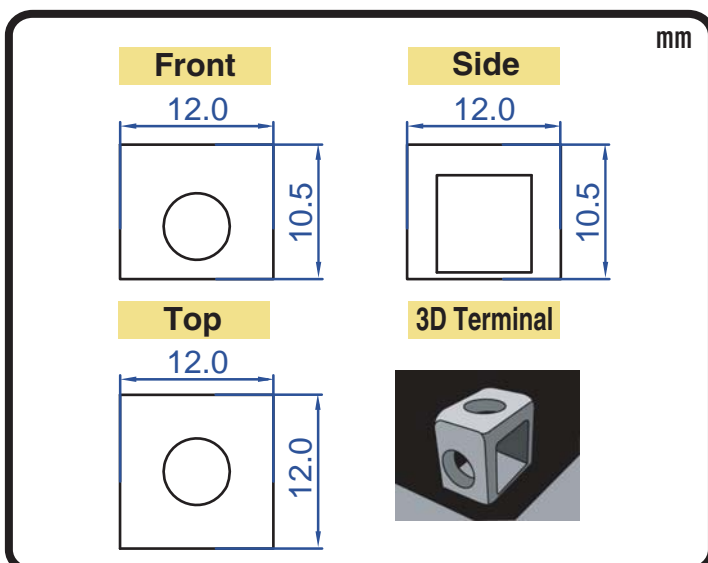

Terminal Configuration