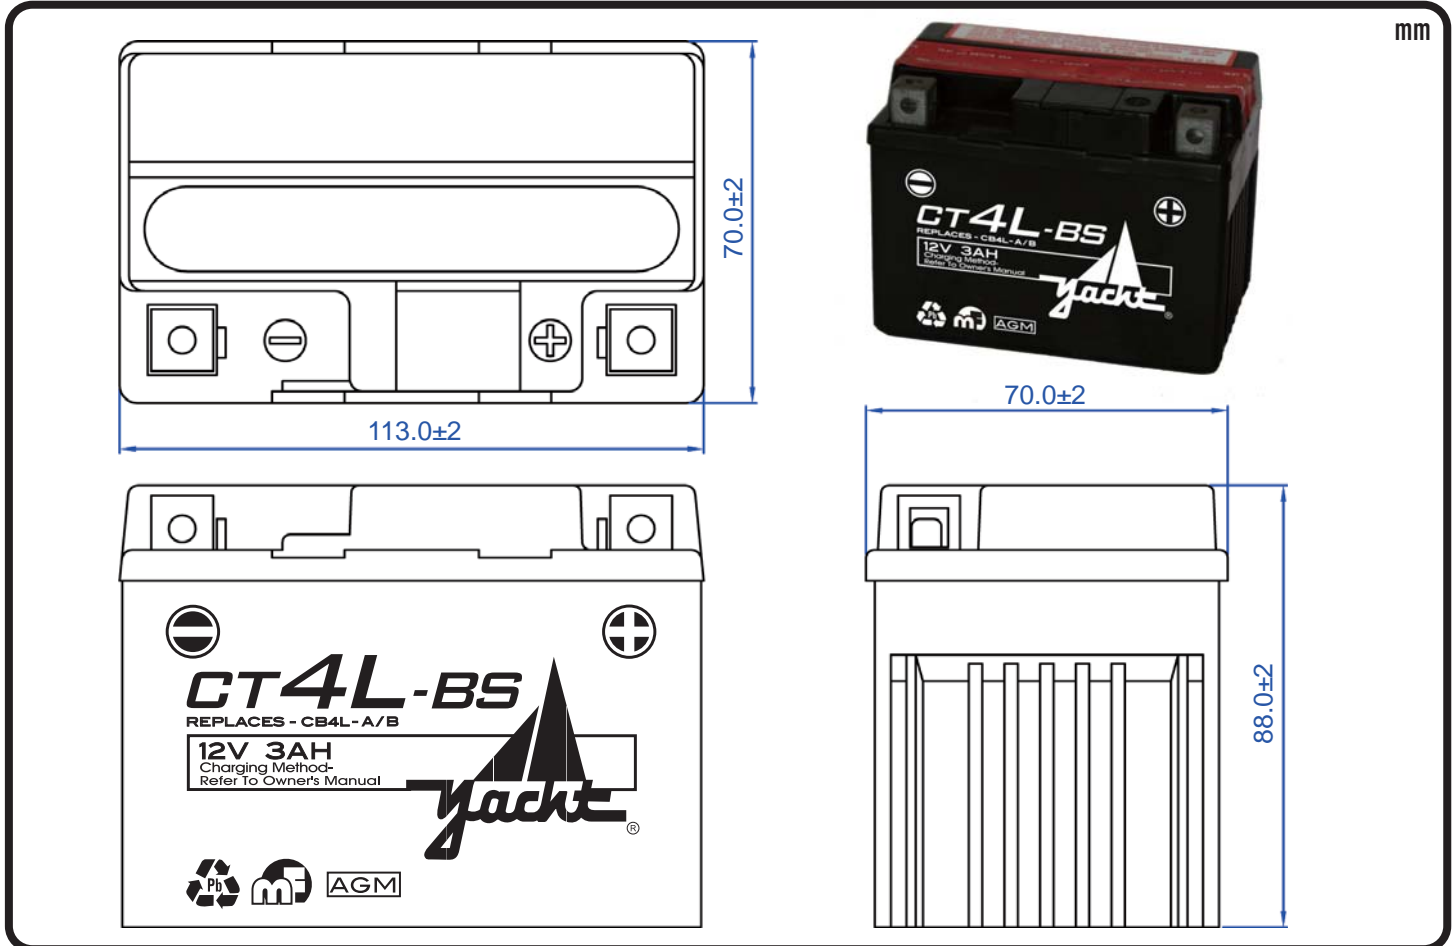

POWERSPORT BATTERY Maintenance-Free AGM Battery Series

CT4L-BS 12V 3AH(10HR)

JIS JIS
D5302 C8702

Specification

BATTERY TYPE NUMBER	VOLTAGE (V)	CAPACITY AH (10HR)	MAXIMUM DIMENSIONS						WEIGHT			
			MILLIMETERS (±2 mm)			INCHES (±1/16 in)			BATTERY ONLY		INCLUDE ACID AND PACKAGE	
			L	W	H	L	W	H	Kg	Lbs	Kg	Lbs
CT4L-BS	12	3	113	70	88	4 7/16	2 3/4	3 1/2	1.22	2.69	1.66	3.66

Dimension