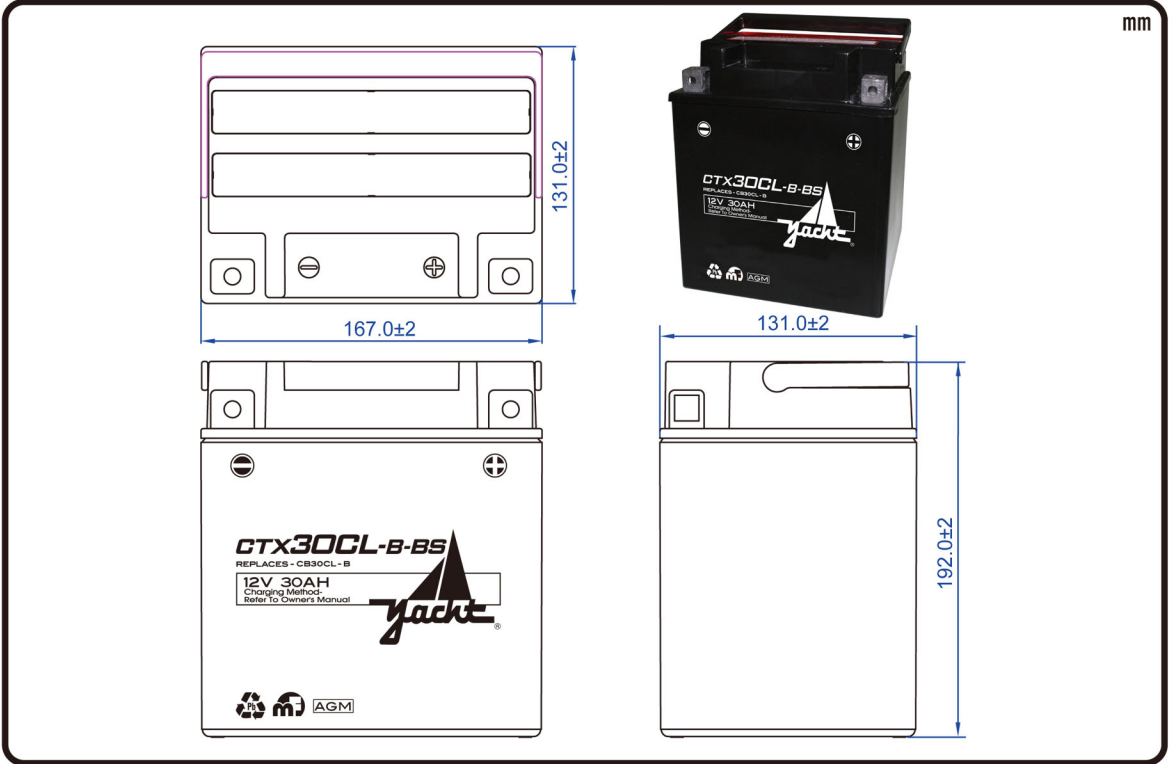

POWERSPORT BATTERY Maintenance-Free AGM Battery Series

CTX30CL-B-BS 12V 30AH(10HR)

JIS JIS
D5302 C8702

Specification

BATTERY TYPE NUMBER	VOLTAGE (V)	CAPACITY AH (10HR)	MAXIMUM DIMENSIONS						WEIGHT			
			MILLIMETERS(±2 mm)			INCHES (±1/16 in)			BATTERY ONLY		INCLUDE ACID AND PACKAGE	
			L	W	H	L	W	H	Kg	Lbs	Kg	Lbs
CTX30CL-B-BS	12	30	167	131	192	6 1/2	5 1/8	7 9/16	8.10	17.84	11.17	24.59

Dimension