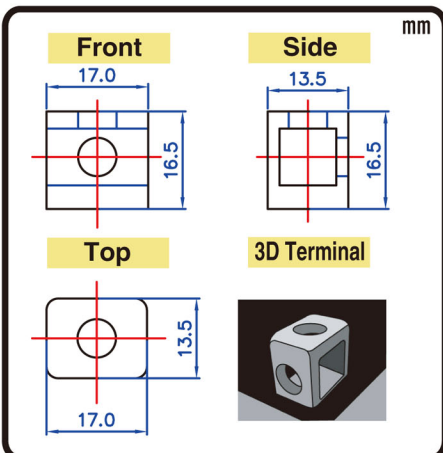

Terminal Configuration