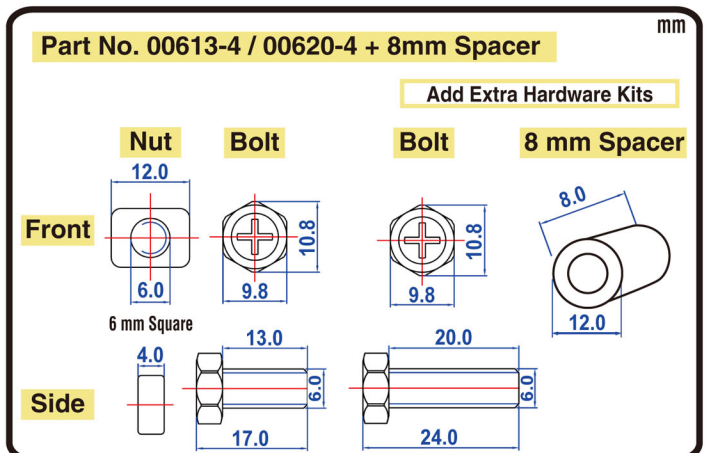

Nut & Bolt Hardware Kits

International Sales Division

4F-5, No. 123, Sec. 3, Taichung Port Road,
Taichung, 40767 Taiwan, R.O.C.
Tel : 886-4-2358-0578
Fax : 886-4-2358-0059
E-mail : sales@yacht-battery.com

Alpharetta Office

#429, 12460 Crabapple Road, Suite 202,
Alpharetta, GA 30004, U.S.A.
Tel : 1-678-580-0504
Fax : 1-888-456-5695
E-mail : Chuck.Fowler@yacht-battery.com

Pennsylvania Office

93 S. Sunrise Lane, Boyertown,
PA 19512, U.S.A.
Tel : 1-610-689-0443
Fax : 1-888-373-6466
E-mail : Dave.Beidler@yacht-battery.com