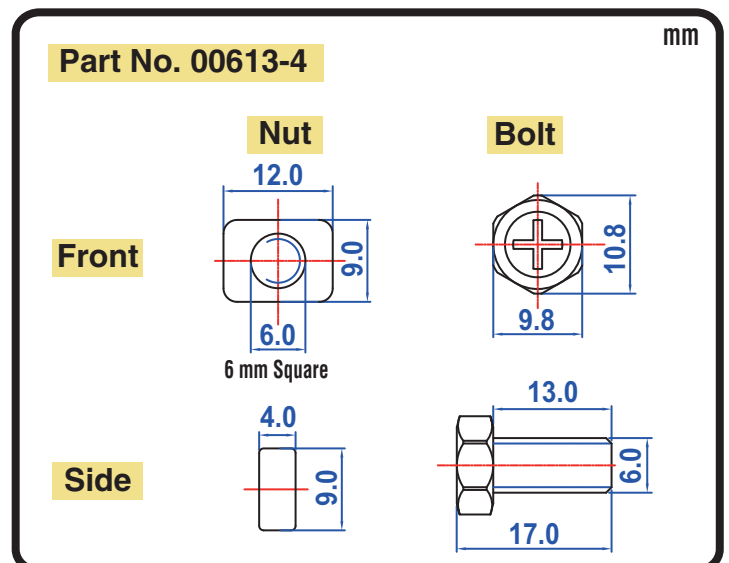

Nut & Bolt Hardware Kits

International Sales Division
4F-5, No. 123, Sec. 3, Taichung Port Road,
Taichung, 40767 Taiwan, R.O.C.
Tel : 886-4-2358-0578
Fax : 886-4-2358-0059
E-mail : sales@yacht-battery.com

Alpharetta Office
#429, 12460 Crabapple Road, Suite 202,
Alpharetta, GA 30004, U.S.A.
Tel : 1-678-580-0504
Fax : 1-888-456-5695
E-mail : Chuck.Fowler@yacht-battery.com

Pennsylvania Office
93 S. Sunrise Lane, Boyertown,
PA 19512, U.S.A.
Tel : 1-610-689-0443
Fax : 1-888-373-6466
E-mail : Dave.Beidler@yacht-battery.com