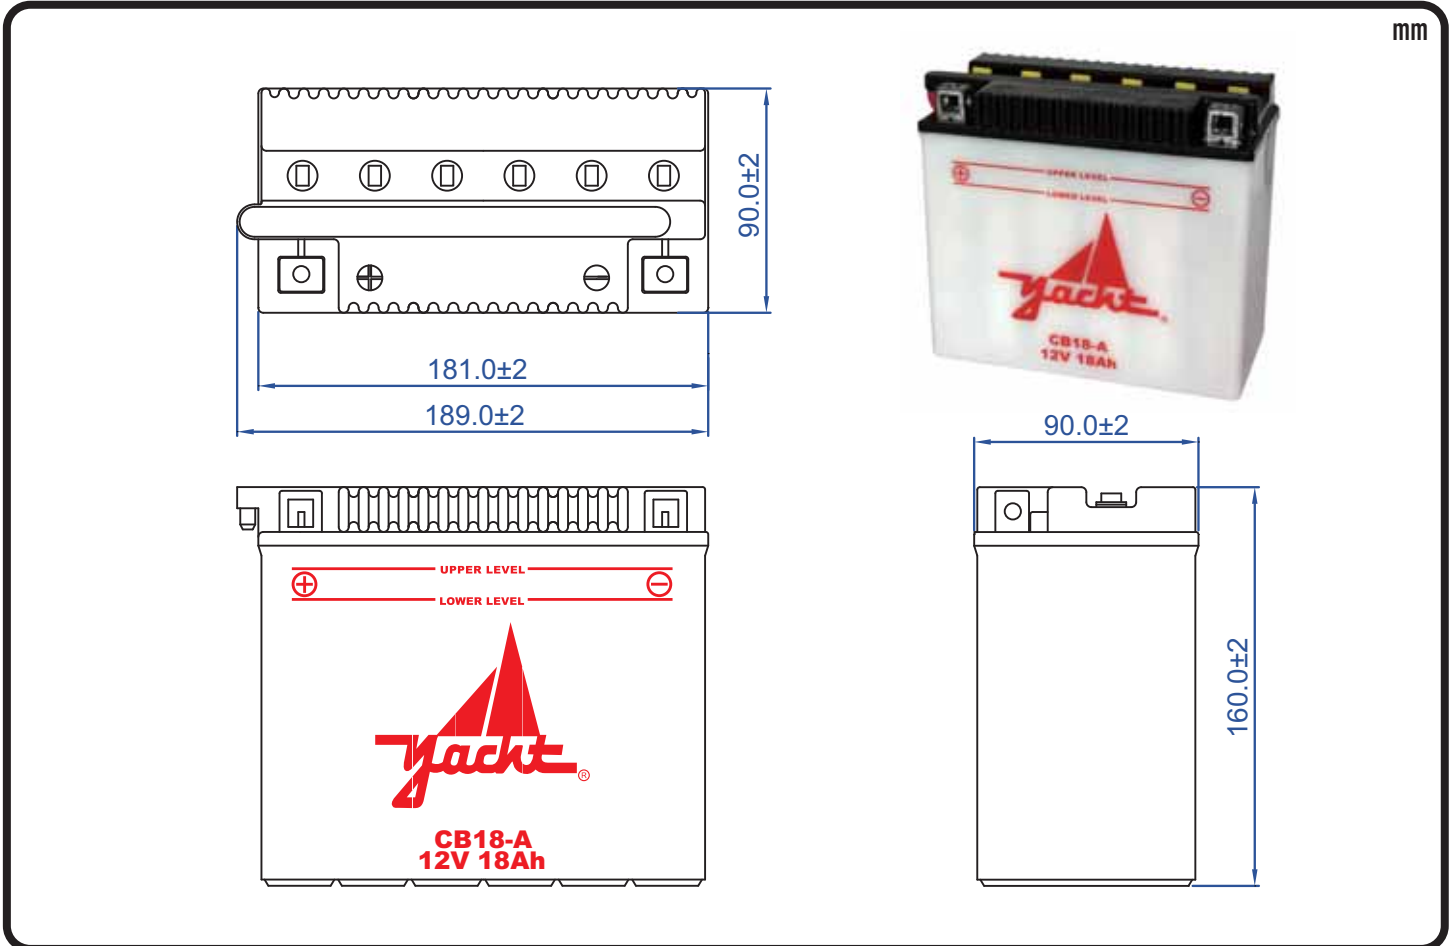

POWERSPORT BATTERY High Performance 12-Volt Conventional Battery Series

CB18-A 12V 18AH(10HR)

Specification

JIS JIS
D5302 C8702

BATTERY TYPE NUMBER	VOLTAGE (V)	CAPACITY AH (10HR)	MAXIMUM DIMENSIONS						WEIGHT			
			MILLIMETERS (±2 mm)			INCHES (±1/16 in)			BATTERY ONLY		INCLUDE ACID AND PACKAGE	
			L	W	H	L	W	H	Kg	Lbs	Kg	Lbs
CB18-A	12	18	181	90	160	7 1/8	3 9/16	6 5/16	4.60	10.13	6.70	14.76

Dimension