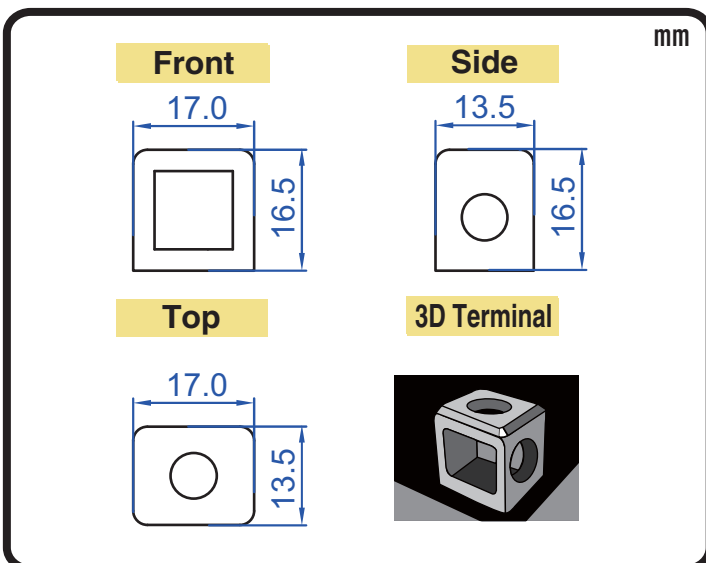

Terminal Configuration