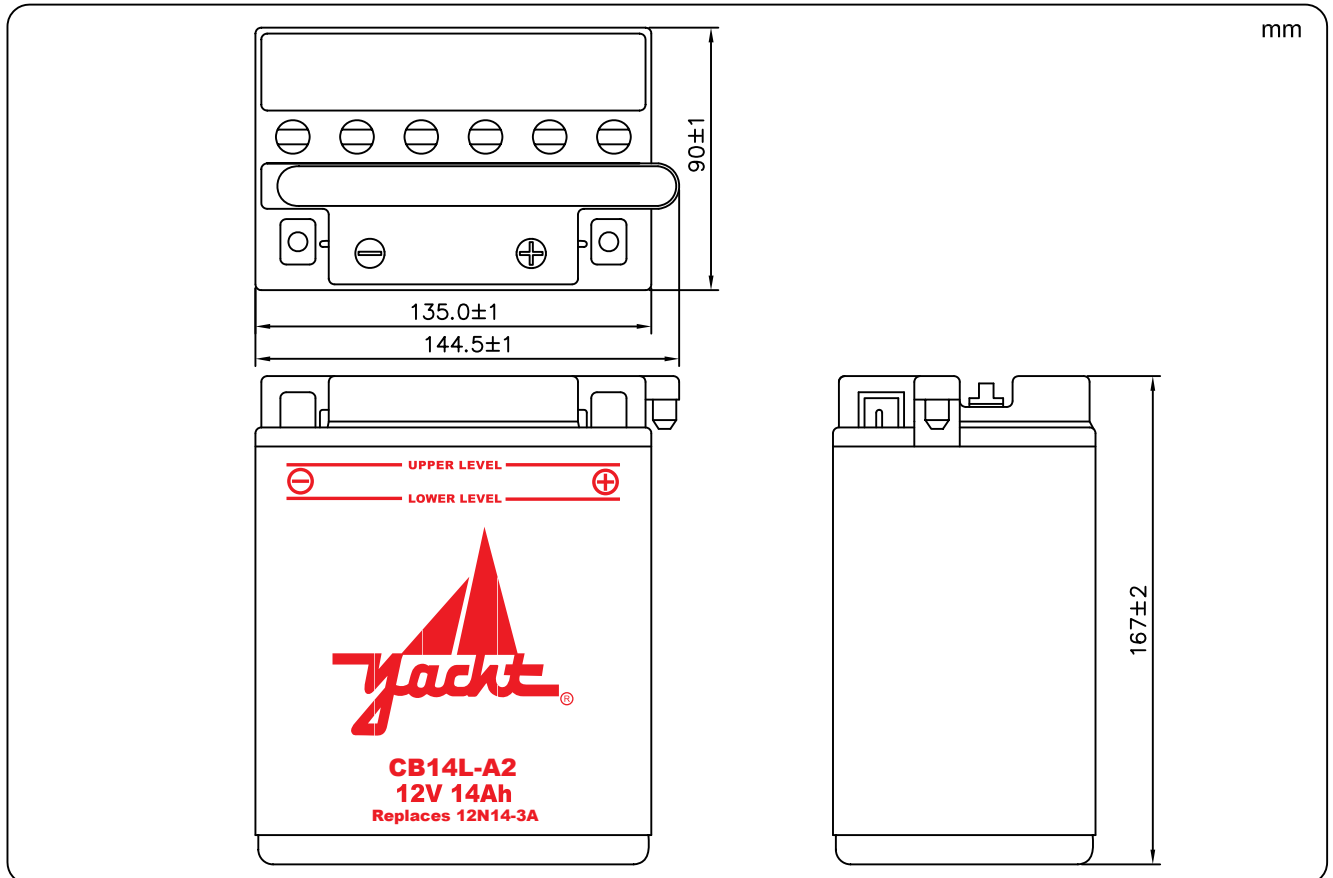

PowerSport Battery

High Performance 12-Volt Conventional Battery

CB14L-A2

12V 14Ah

TYPE	CB14L-A2	
NOMINAL VOLTAGE	12V	
NOMINAL CAPACITY	14AH/10HR	
DIMENSIONS	LENGTH	135 mm
	WIDTH	90 mm
	HEIGHT	167 mm
WEIGHT	APPROX. 3.64 KGS	

Dimension

Terminal

Screw