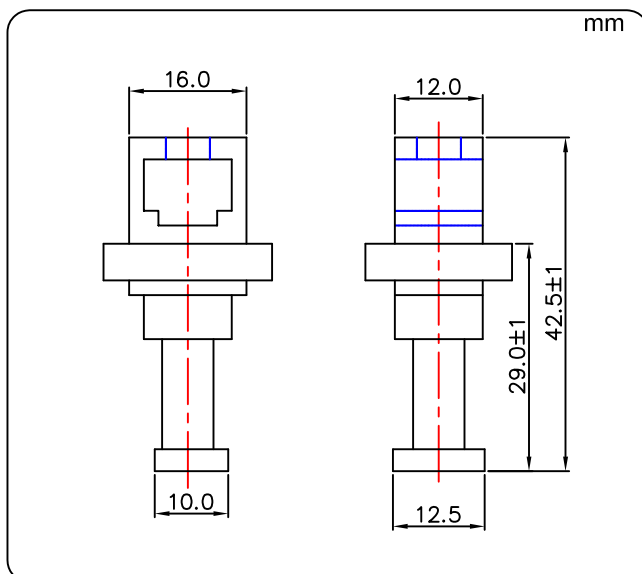

PowerSport Battery

High Performance 12-Volt Conventional Battery

CB14L-A2

12V 14Ah

TYPE	CB14L-A2	
NOMINAL VOLTAGE	12V	
NOMINAL CAPACITY	14AH/10HR	
DIMENSIONS	LENGTH	135 mm
	WIDTH	90 mm
	HEIGHT	167 mm
WEIGHT	APPROX. 3.64 KGS	

Dimension

Terminal

Screw