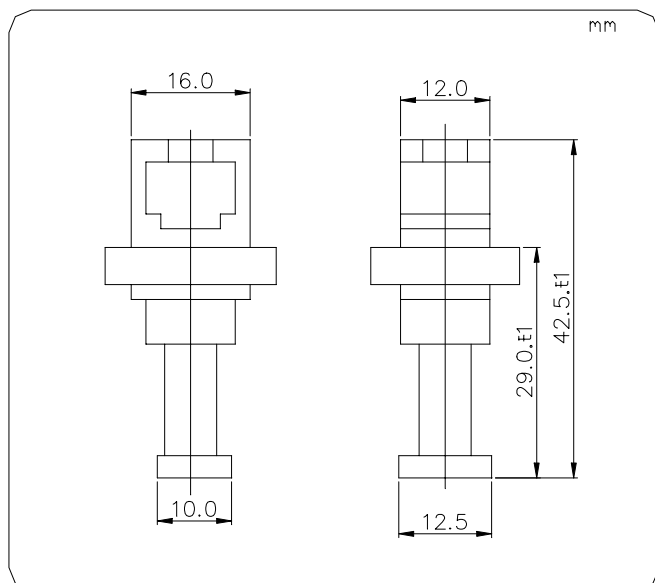

MOTORCYCLE LEAD-ACID BATTERY

CB14L-A2

12V 14Ah

TYPE		CB14L-A2	
NOMINAL VOLTAGE		12V	
NOMINAL CAPACITY		14AH/10HR	
DIMENSIONS			
LENGTH	135.0 mm	TOTAL LENGTH	135.0 mm
WIDTH	90.0 mm	TOTAL WIDTH	90.0 mm
HEIGHT	167.0 mm	TOTAL HEIGHT	167.0 mm
WEIGHT		APPROX. 3.64KGS	

Dimension

Terminal

Screw