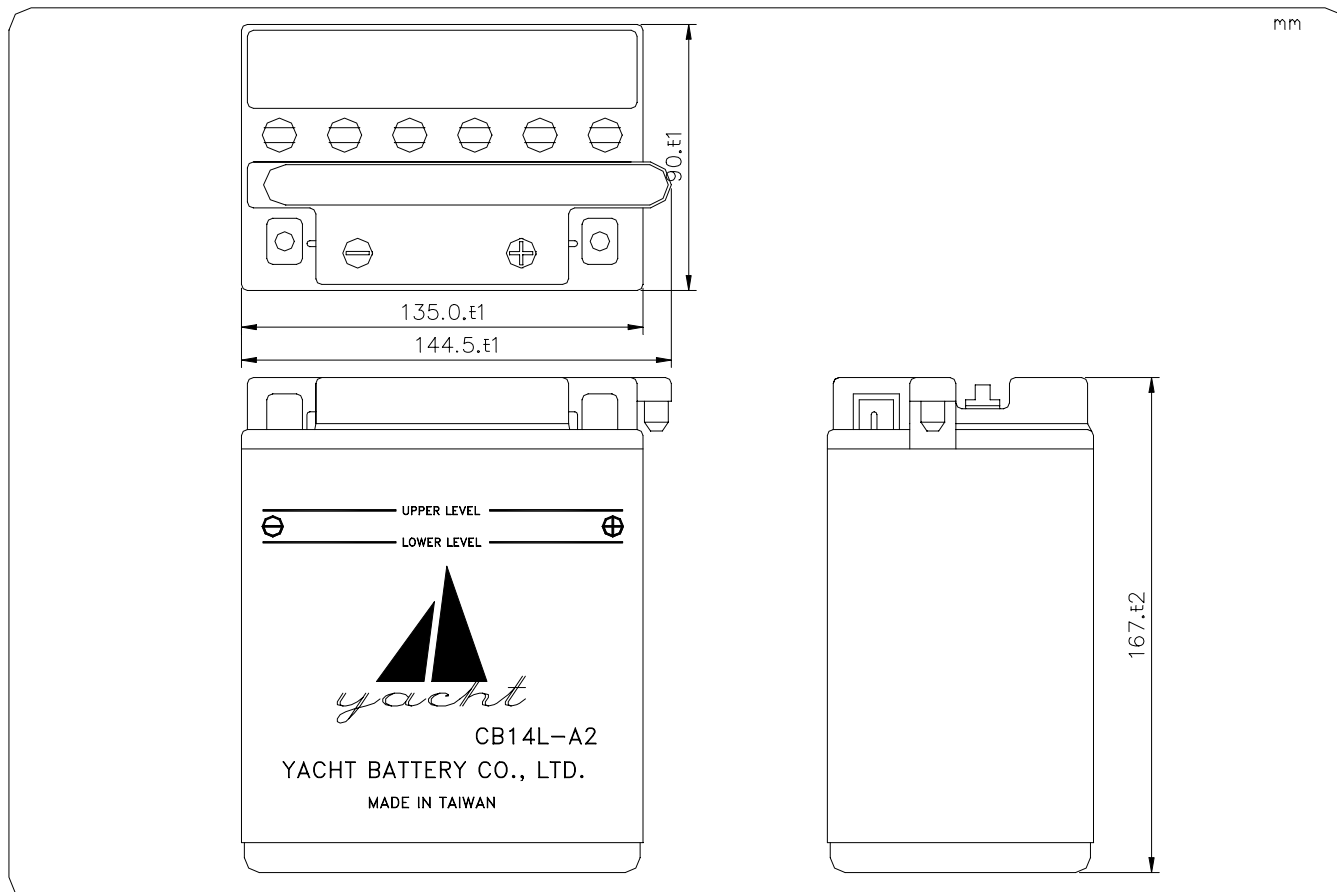

MOTORCYCLE LEAD-ACID BATTERY

CB14L-A2

12V 14Ah

TYPE		CB14L-A2	
NOMINAL VOLTAGE		12V	
NOMINAL CAPACITY		14AH/10HR	
DIMENSIONS			
LENGTH	135.0 mm	TOTAL LENGTH	135.0 mm
WIDTH	90.0 mm	TOTAL WIDTH	90.0 mm
HEIGHT	167.0 mm	TOTAL HEIGHT	167.0 mm
WEIGHT		APPROX. 3.64KGS	

Dimension

Terminal

Screw