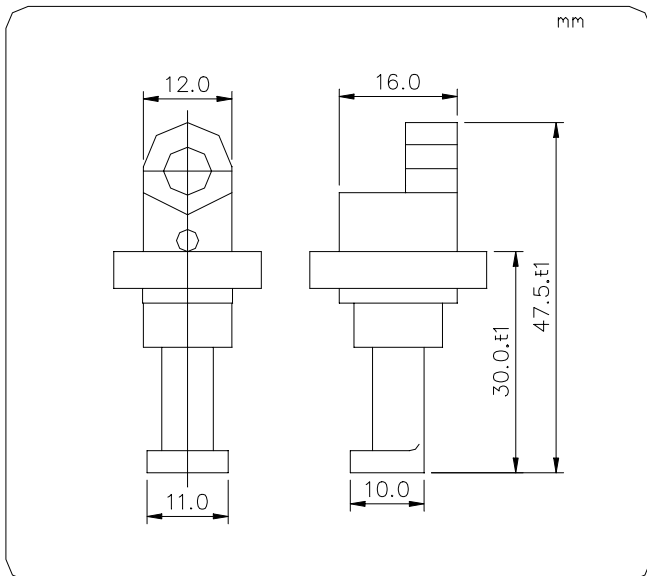

MOTORCYCLE LEAD-ACID BATTERY

CB14A-A1

12V 14Ah

TYPE		CB14A-A1	
NOMINAL VOLTAGE		12V	
NOMINAL CAPACITY		14AH/10HR	
DIMENSIONS			
LENGTH	134.5 mm	TOTAL LENGTH	134.5 mm
WIDTH	89.5 mm	TOTAL WIDTH	89.5 mm
HEIGHT	176.0mm	TOTAL HEIGHT	176.0mm
WEIGHT		APPROX. 3.9 KGS	

Dimension

Terminal

Screw