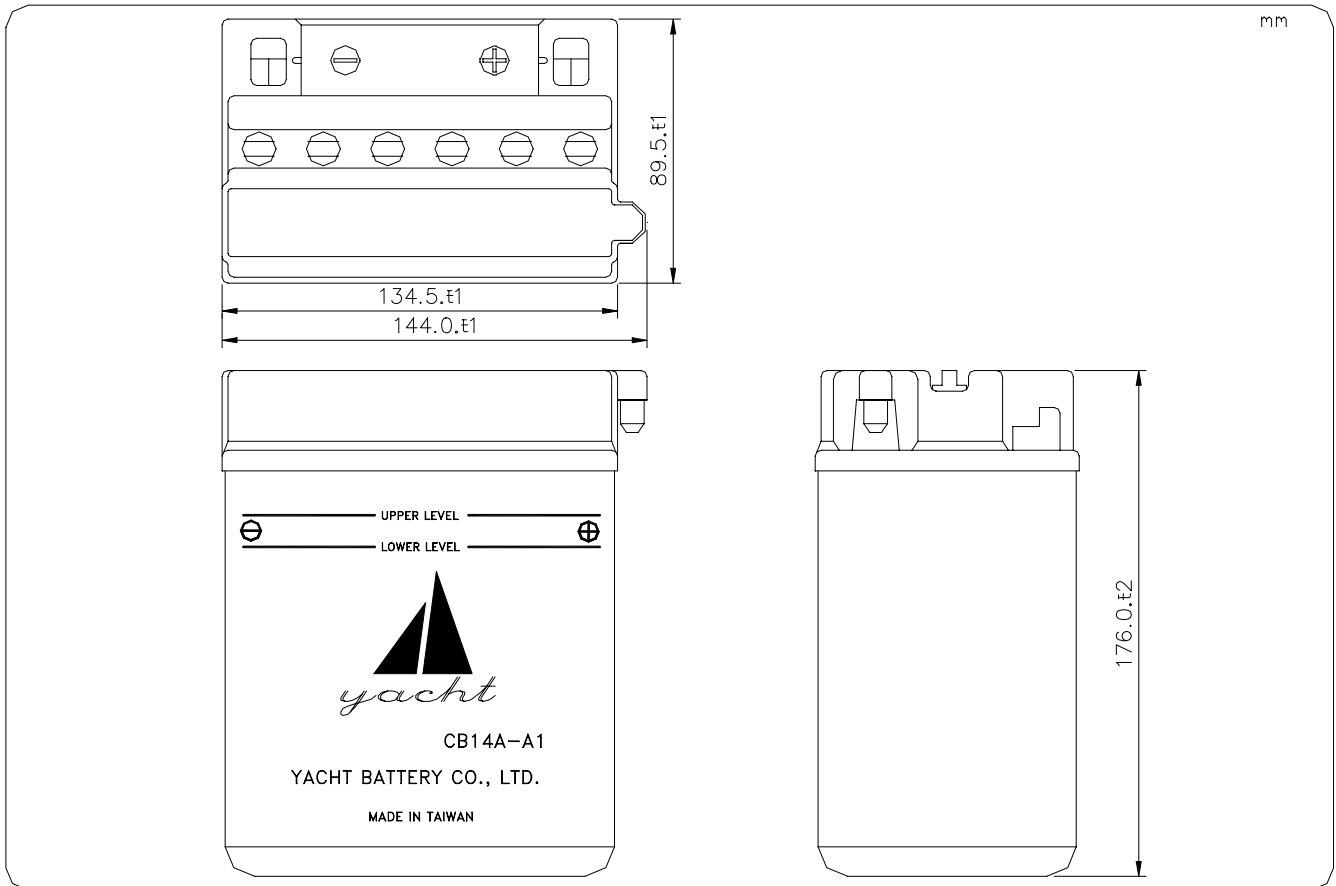

MOTORCYCLE LEAD-ACID BATTERY

CB14A-A1

12V 14Ah

TYPE		CB14A-A1	
NOMINAL VOLTAGE		12V	
NOMINAL CAPACITY		14AH/10HR	
DIMENSIONS			
LENGTH	134.5 mm	TOTAL LENGTH	134.5 mm
WIDTH	89.5 mm	TOTAL WIDTH	89.5 mm
HEIGHT	176.0mm	TOTAL HEIGHT	176.0mm
WEIGHT		APPROX. 3.9 KGS	

Dimension

Terminal

Screw