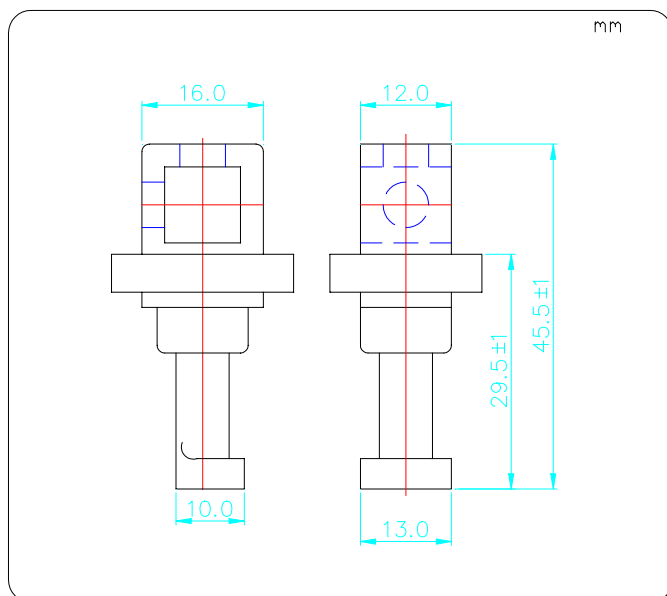

MOTORCYCLE LEAD-ACID BATTERY

CTX14-BS

12V 12Ah

TYPE		CTX14-BS	
NOMINAL VOLTAGE		12V	
NOMINAL CAPACITY		12AH/10HR	
DIMENSIONS			
LENGTH	150.0 mm	TOTAL LENGTH	150.0 mm
WIDTH	87.4 mm	TOTAL WIDTH	87.4 mm
HEIGHT	145.6 mm	TOTAL HEIGHT	145.6 mm
WEIGHT		APPROX.3.38 KGS	

Dimension

Terminal

Screw