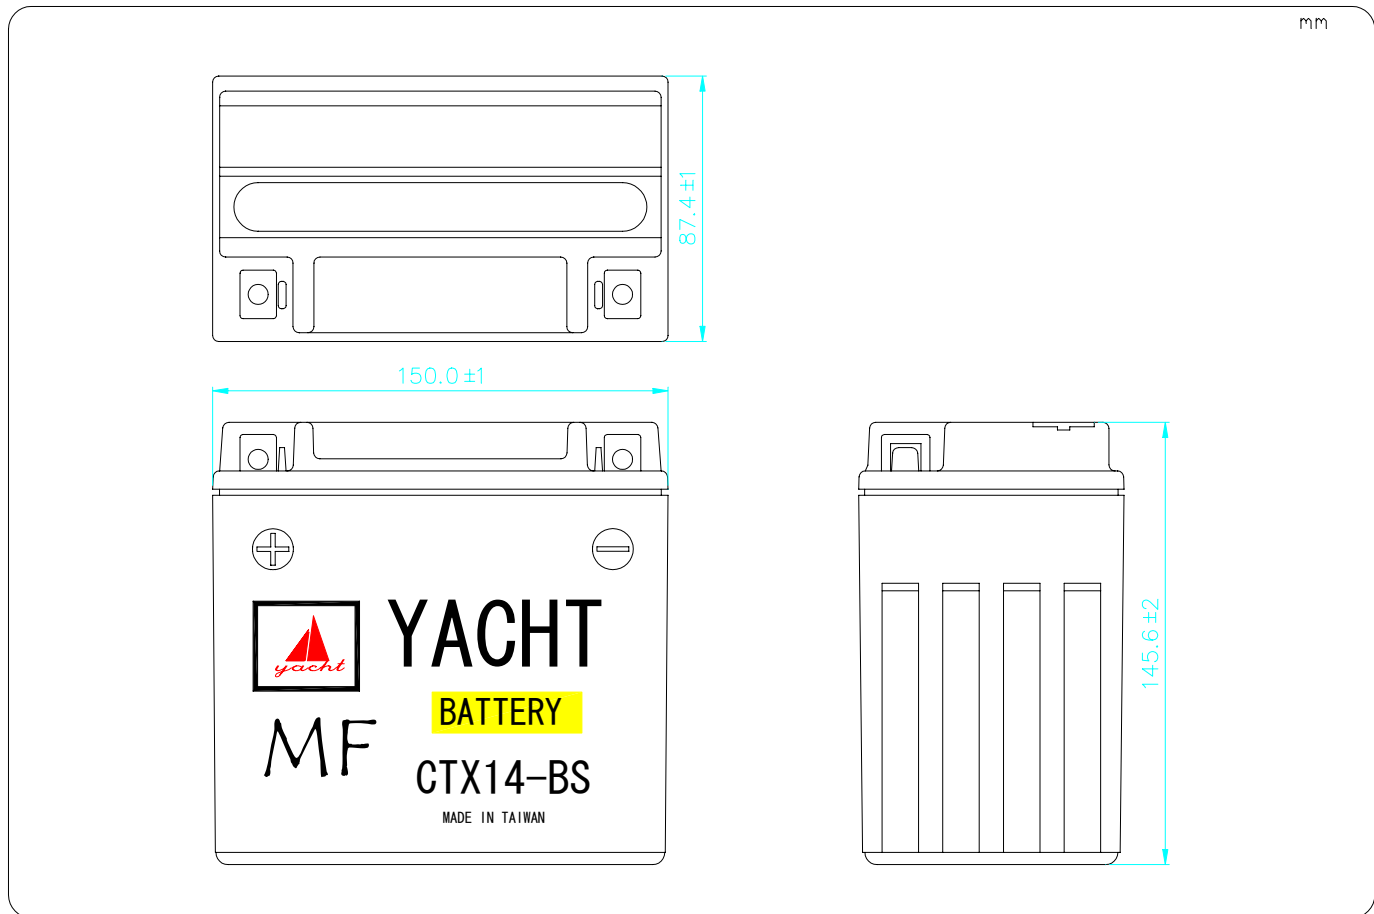

MOTORCYCLE LEAD-ACID BATTERY

CTX14-BS

12V 12Ah

TYPE		CTX14-BS	
NOMINAL VOLTAGE		12V	
NOMINAL CAPACITY		12AH/10HR	
DIMENSIONS			
LENGTH	150.0 mm	TOTAL LENGTH	150.0 mm
WIDTH	87.4 mm	TOTAL WIDTH	87.4 mm
HEIGHT	145.6 mm	TOTAL HEIGHT	145.6 mm
WEIGHT		APPROX.3.38 KGS	

Dimension

Terminal

Screw