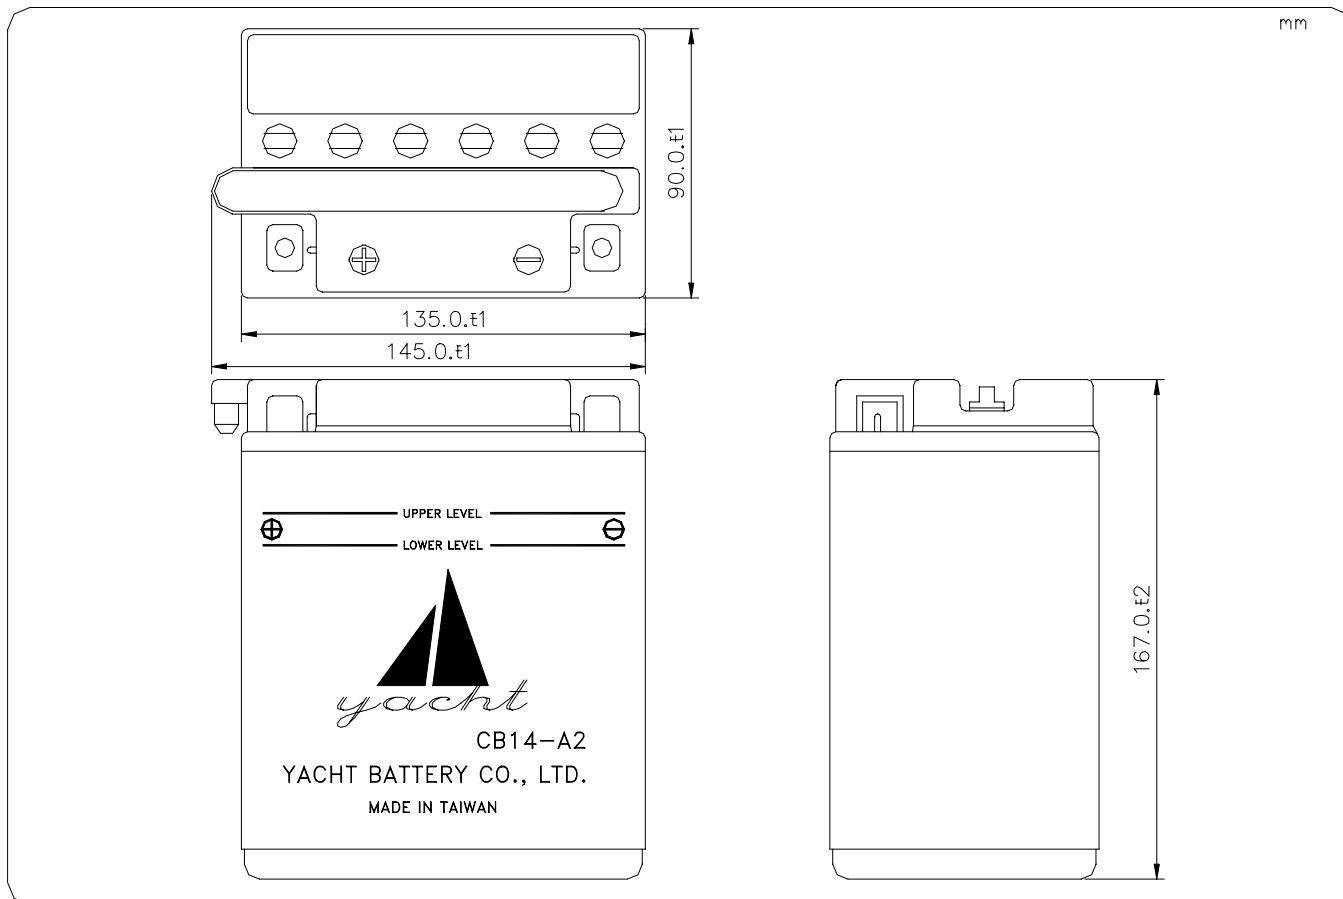

MOTORCYCLE LEAD-ACID BATTERY

CB14-A2

12V 14Ah

TYPE		CB14-A2	
NOMINAL VOLTAGE		12V	
NOMINAL CAPACITY		14AH/10HR	
DIMENSIONS			
LENGTH	135.0 mm	TOTAL LENGTH	135.0 mm
WIDTH	90.0 mm	TOTAL WIDTH	90.0 mm
HEIGHT	167.0 mm	TOTAL HEIGHT	167.0 mm
WEIGHT		APPROX. 3.8 KGS	

Dimension

Terminal

Screw