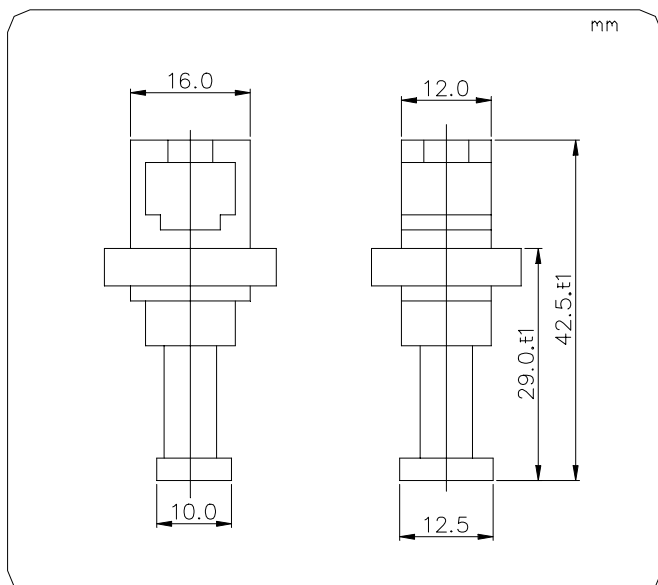

MOTORCYCLE LEAD-ACID BATTERY

CB14-A2

12V 14Ah

TYPE		CB14-A2	
NOMINAL VOLTAGE		12V	
NOMINAL CAPACITY		14AH/10HR	
DIMENSIONS			
LENGTH	135.0 mm	TOTAL LENGTH	135.0 mm
WIDTH	90.0 mm	TOTAL WIDTH	90.0 mm
HEIGHT	167.0 mm	TOTAL HEIGHT	167.0 mm
WEIGHT		APPROX. 3.8 KGS	

Dimension

Terminal

Screw