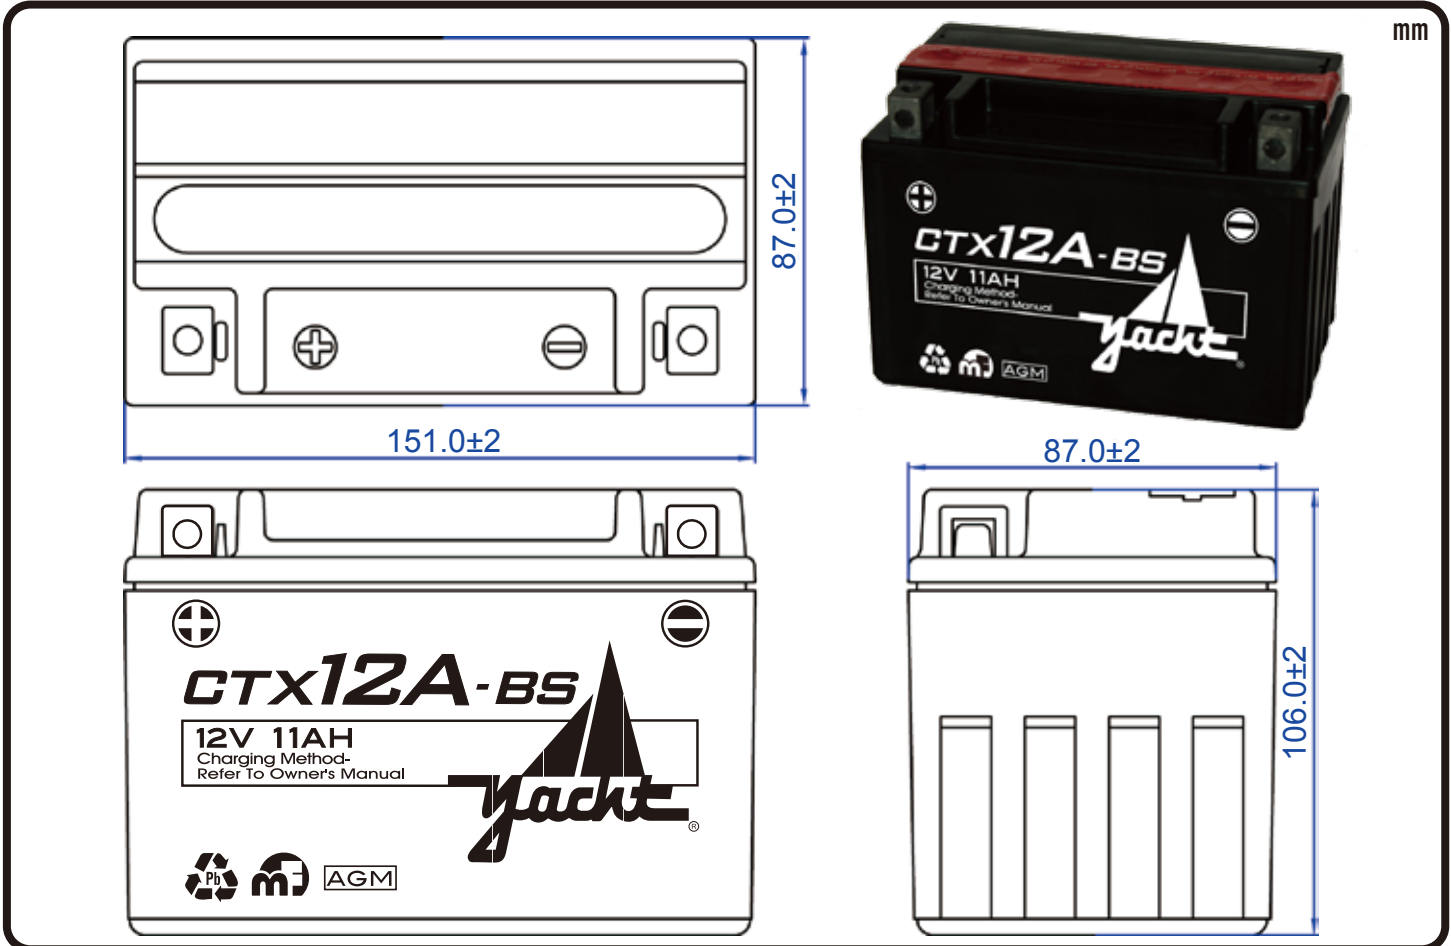

POWERSPORT BATTERY Maintenance-Free AGM Battery Series

CTX12A-BS 12V 11AH(10HR)

JIS JIS
D5302 C8702

Specification

BATTERY TYPE NUMBER	VOLTAGE (V)	CAPACITY AH (10HR)	MAXIMUM DIMENSIONS						WEIGHT			
			MILLIMETERS (±2 mm)			INCHES (±1/16 in)			BATTERY ONLY		INCLUDE ACID AND PACKAGE	
			L	W	H	L	W	H	Kg	Lbs	Kg	Lbs
CTX12A-BS	12	11	151	87	106	5 15/16	3 7/16	4 3/16	3.00	6.61	4.50	9.92

Dimension