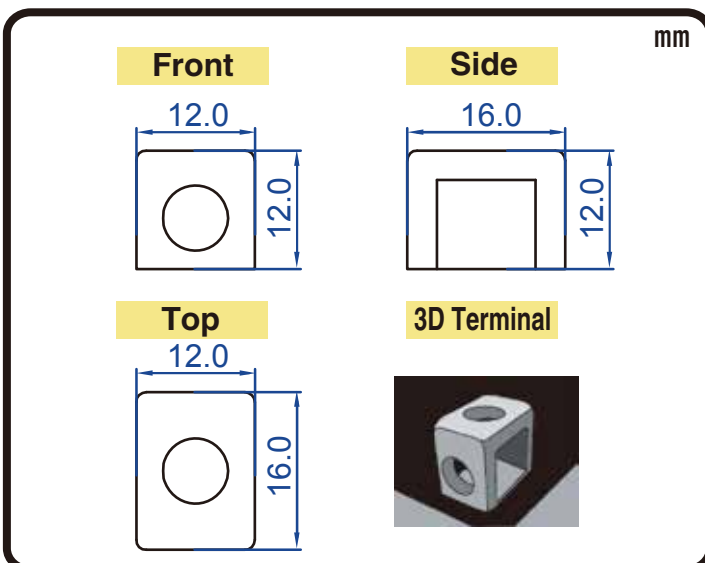

Terminal Configuration