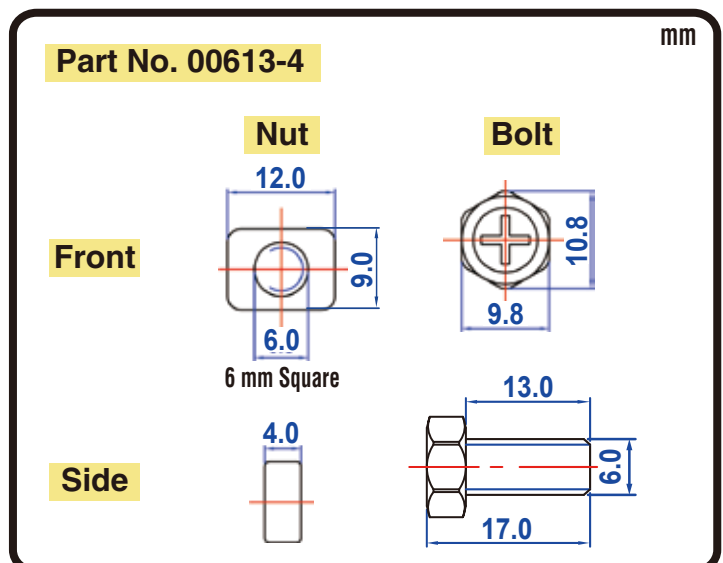

Nut & Bolt Hardware Kits

International Sales Division
4F-5, No. 123, Sec. 3, Taichung Port Road,
Taichung, 40767 Taiwan, R.O.C.
Tel : 886-4-2358-0578
Fax : 886-4-2358-0059
E-mail : sales@yacht-battery.com

Alpharetta Office
#429, 12460 Crabapple Road, Suite 202,
Alpharetta, GA 30004, U.S.A.
Tel : 1-678-580-0504
Fax : 1-888-456-5695
E-mail : Chuck.Fowler@yacht-battery.com

Pennsylvania Office
93 S. Sunrise Lane, Boyertown,
PA 19512, U.S.A.
Tel : 1-610-689-0443
Fax : 1-888-373-6466
E-mail : Dave.Beidler@yacht-battery.com