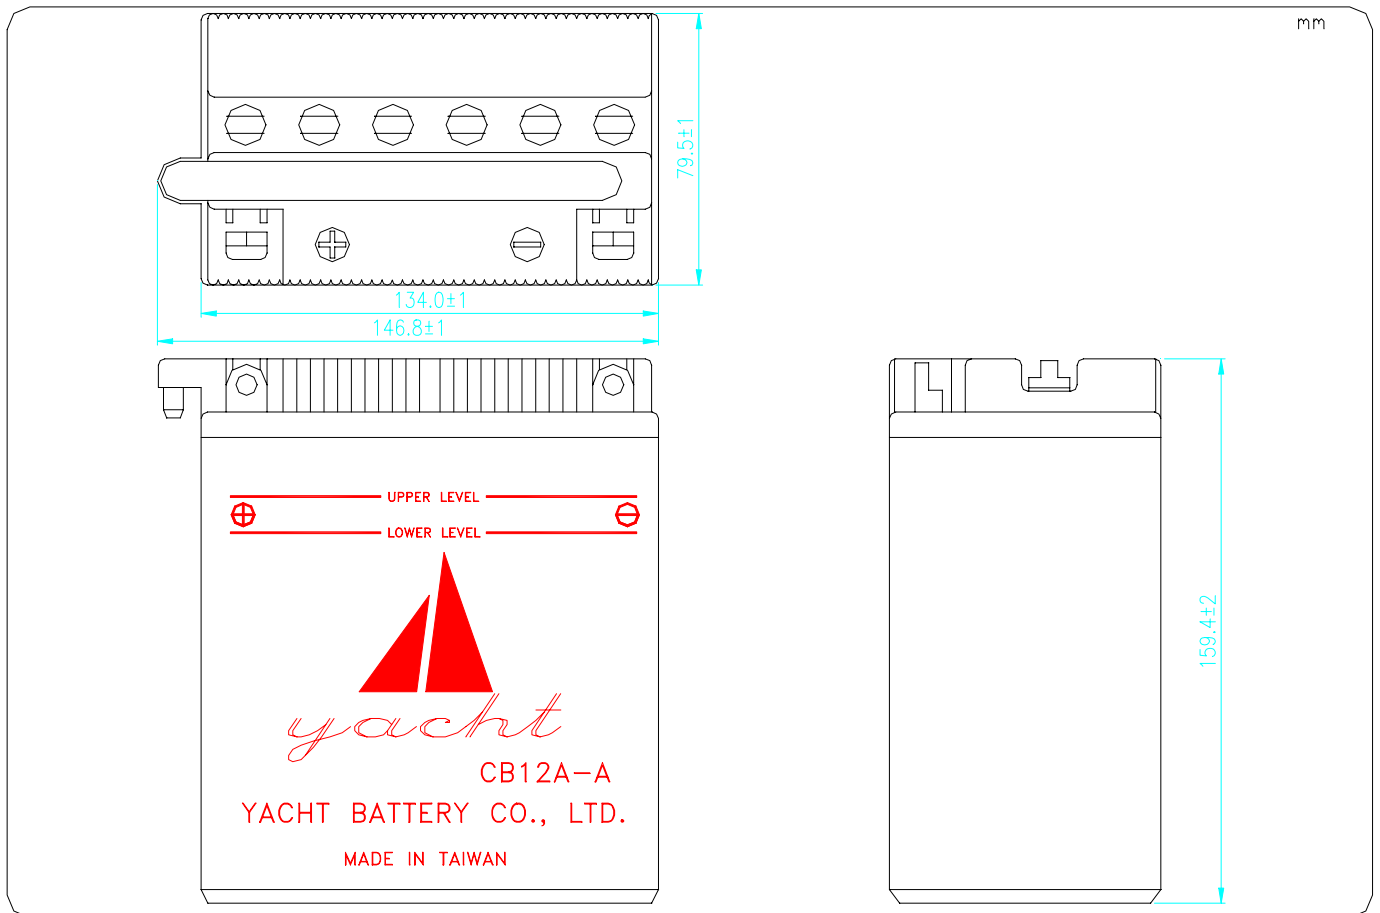

MOTORCYCLE LEAD-ACID BATTERY

CB12A-A

12V 12Ah

TYPE		CB12A-A	
NOMINAL VOLTAGE		12V	
NOMINAL CAPACITY		12AH/10HR	
DIMENSIONS			
LENGTH	134.0 mm	TOTAL LENGTH	134.0 mm
WIDTH	79.5 mm	TOTAL WIDTH	79.5 mm
HEIGHT	159.4 mm	TOTAL HEIGHT	159.4 mm
WEIGHT		APPROX. 3.06 KGS	

Dimension

Terminal

Screw