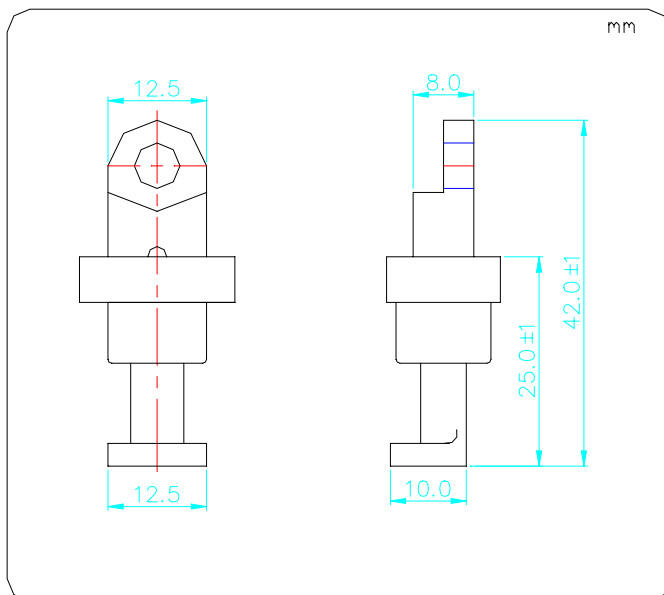

MOTORCYCLE LEAD-ACID BATTERY

CB12A-A

12V 12Ah

TYPE		CB12A-A	
NOMINAL VOLTAGE		12V	
NOMINAL CAPACITY		12AH/10HR	
DIMENSIONS			
LENGTH	134.0 mm	TOTAL LENGTH	134.0 mm
WIDTH	79.5 mm	TOTAL WIDTH	79.5 mm
HEIGHT	159.4 mm	TOTAL HEIGHT	159.4 mm
WEIGHT		APPROX. 3.06 KGS	

Dimension

Terminal

Screw